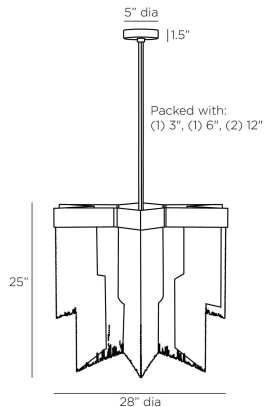

ARTERIO RS

BRIDGET CHANDELIER

DMI07
Vintage Brass, Iron

When the elegance of Hollywood Regency meets sophisticated design of today, the result is nothing less than spectacular. The Deco-inspired fixture features a star-shape of staggered chains in vintage brass iron and double tiers for extra drama. Even the celestial-shaped frame has an effortless star quality. Certified for damp locations and intended for interior use. Finish will vary.

APPEARANCE

Materials	Iron, Brass
Finishes	Vintage Brass, Vintage Brass
Finish Will Vary	Yes
Top Coat/Sealant	Yes

DIMENSIONS

Overall	Dia: 28.0 in x H: 29.5 in
Canopy	Dia: 5.0 in x H: 1.5 in
Chandelier	Dia: 28.0 in x H: 25 in
Overall Hanging Height as Sold (in)	59.5 in - 29.5 in

WIRING

Wire Rating	Damp
Cord	10 FT, Black, SVT
Socket	4, Type B - E12
Suggested Bulb Type	B10
Maximum Wattage	60.0
Voltage	110-120 V

CERTIFICATIONS & COMPLIANCY

Certifications	Middle East, European Union, United Kingdom, Australia, Mexico, United States, Canada
Compliance	RoHS, UL/ETL, CB

SHIPPING

Product Weight	35.0 lbs
Gross Weight 1	42.11 lbs
Shipping Box 1	W: 30.0 in x D: 30.0 in x H: 9.8 in

CONTRACT

Contract Suitability	Contract Suitable As Is
----------------------	-------------------------