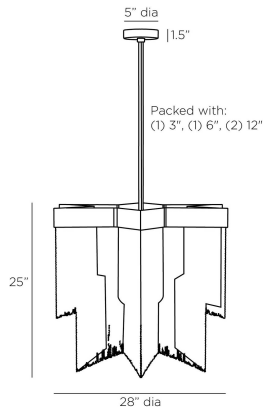

ARTERIOS

BRIDGET CHANDELIER

DMI07
Vintage Brass, Iron

When the elegance of Hollywood Regency meets sophisticated design of today, the result is nothing less than spectacular. The Deco-inspired fixture features a star-shape of staggered chains in vintage brass iron and double tiers for extra drama. Even the celestial-shaped frame has an effortless star quality. Certified for damp locations and intended for interior use. Finish will vary.

APPEARANCE

Materials	Iron, Brass
Finishes	Vintage Brass, Vintage Brass
Finish Will Vary	Yes
Top Coat/Sealant	Yes

DIMENSIONS

Overall	Dia: 28.0 in x H: 29.5 in
Canopy	Dia: 5.0 in x H: 1.5 in
Chandelier	Dia: 28.0 in x H: 25 in
Overall Hanging Height as Sold (in)	29.5 in - 59.5 in

WIRING

Wire Rating	Damp
Cord	10 FT, Black, SVT
Socket	4, Type B - E12
Suggested Bulb Type	B10
Maximum Wattage	60.0
Voltage	110-120 V

CERTIFICATIONS & COMPLIANCY

Certifications	Middle East, European Union, United Kingdom, Australia, Mexico, United States, Canada
Compliance	RoHS, UL/ETL, CB

SHIPPING

Product Weight	35.0 lbs
Gross Weight 1	42.11 lbs
Shipping Box 1	W: 30.0 in x D: 30.0 in x H: 9.8 in

CONTRACT

Contract Suitability	Contract Suitable As Is
----------------------	-------------------------