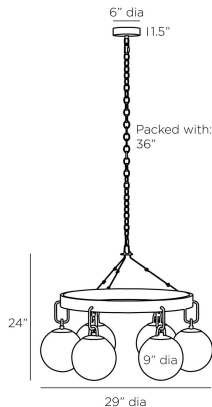

ARTERIOS

BAILEY CHANDELIER

DMI08
Bronze, Iron

A sextet of frosted glass globes makes an industrial impact when hung from a substantial iron ring plated in bronze. Suspended from the ceiling, this masculine fixture is finished with oversized chain details that add an edge to the minimalist lines. Certified for damp locations and intended for interior use. Finish will vary.

APPEARANCE

Materials	Iron, Glass
Finishes	Bronze, Frosted
Finish Will Vary	Yes
Top Coat/Sealant	Yes

DIMENSIONS

Overall	Dia: 29.0 in x H: 27 in
Globe	Dia: 9.0 in
Canopy	Dia: 6.0 in x H: 1.5 in
Chandelier	Dia: 29.0 in x H: 24 in
Overall Hanging Height as Sold (in)	27 in - 63 in

WIRING

Wire Rating	Damp
Cord	10 FT, Black, SVT
Socket	6, Type B - E12
Suggested Bulb Type	B10
Maximum Wattage	25.0
Voltage	110-120 V

CERTIFICATIONS & COMPLIANCY

Certifications	Australia, Mexico, United States, Canada
Compliance	UL/ETL

SHIPPING

Product Weight	26.6 lbs
Gross Weight 1	34.61 lbs
Shipping Box 1	W: 28.7 in x D: 33.5 in x H: 20.9 in

CONTRACT

Contract Suitability	Contract Suitable As Is
----------------------	-------------------------