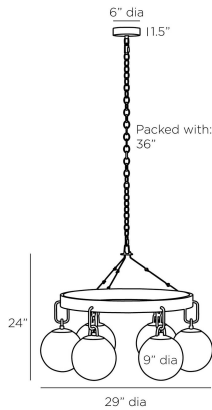

## BAILEY CHANDELIER

DMI08  
Bronze, Iron

A sextet of frosted glass globes makes an industrial impact when hung from a substantial iron ring plated in bronze. Suspended from the ceiling, this masculine fixture is finished with oversized chain details that add an edge to the minimalist lines. Certified for damp locations and intended for interior use. Finish will vary.

### DIMENSIONS

Overall	Dia: 29.0 in x H: 27 in
Globe	Dia: 9.0 in
Canopy	Dia: 6.0 in x H: 1.5 in
Chandelier	Dia: 29.0 in x H: 24 in
Overall Hanging Height as Sold (in)	63 in - 27 in

### SHIPPING

Product Weight	26.6 lbs
Gross Weight 1	34.61 lbs
Shipping Box 1	W: 28.7 in x D: 33.5 in x H: 20.9 in