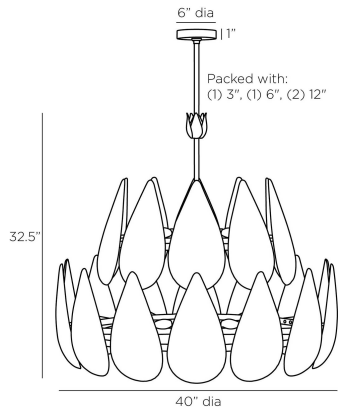

ARTERIO RS

ANASTASIA CHANDELIER

DMI09
Vintage Brass, Brass

This hammered chandelier of vintage brass is both bold and Brutalist in form. Two layers of Lotus petals suspended from a sturdy support encircle a frosted acrylic diffuser, allowing just the right amount of light to peek through for illumination. A vintage brass floral finial provides an extra detail on the centered pipe. Certified for damp locations and intended for interior use. Finish will vary.

APPEARANCE

Materials	Brass, Acrylic
Finishes	Vintage Brass, Frosted
Finish Will Vary	Yes
Top Coat/Sealant	Yes

DIMENSIONS

Overall	Dia: 40.0 in x H: 35.5 in
Canopy	Dia: 6.0 in x H: 1 in
Chandelier	Dia: 40.0 in x H: 32.5 in
Overall Hanging Height as Sold (in)	65.6 in - 35.5 in

WIRING

Wire Rating	Damp
Cord	10 FT, Clear/Silver, SPT-2
Socket	6, Type B - E12
Suggested Bulb Type	B10
Maximum Wattage	40.0
Voltage	110-120 V

CERTIFICATIONS & COMPLIANCY

Certifications	Mexico, United States, Canada
Compliance	RoHS, UL/ETL

SHIPPING

Shipping Requirements	Truck Ship
Product Weight	62.6 lbs
Gross Weight 1	103.3 lbs
Shipping Box 1	W: 44.0 in x D: 44.0 in x H: 32.5 in

CONTRACT

Contract Suitability	Contract Suitable As Is
----------------------	-------------------------