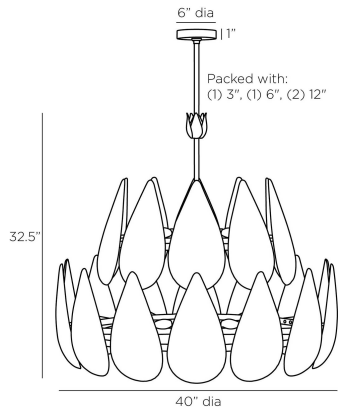

ARTERIO RS

ANASTASIA CHANDELIER

DMI09
Vintage Brass, Brass

This hammered chandelier of vintage brass is both bold and Brutalist in form. Two layers of Lotus petals suspended from a sturdy support encircle a frosted acrylic diffuser, allowing just the right amount of light to peek through for illumination. A vintage brass floral finial provides an extra detail on the centered pipe. Certified for damp locations and intended for interior use. Finish will vary.

APPEARANCE

Materials	Brass, Acrylic
Finishes	Vintage Brass, Frosted
Finish Will Vary	Yes
Top Coat/Sealant	Yes

DIMENSIONS

Overall	Dia: 40.0 in x H: 35.5 in
Canopy	Dia: 6.0 in x H: 1 in
Chandelier	Dia: 40.0 in x H: 32.5 in
Overall Hanging Height as Sold (in)	35.5 in - 65.6 in

WIRING

Wire Rating	Damp
Cord	10 FT, Clear/Silver, SPT-2
Socket	6, Type B - E12
Suggested Bulb Type	B10
Maximum Wattage	40.0
Voltage	110-120 V

CERTIFICATIONS & COMPLIANCY

Certifications	Mexico, United States, Canada
Compliance	RoHS, UL/ETL

SHIPPING

Shipping Requirements	Truck Ship
Product Weight	62.6 lbs
Gross Weight 1	103.3 lbs
Shipping Box 1	W: 44.0 in x D: 44.0 in x H: 32.5 in

CONTRACT

Contract Suitability	Contract Suitable As Is
----------------------	-------------------------