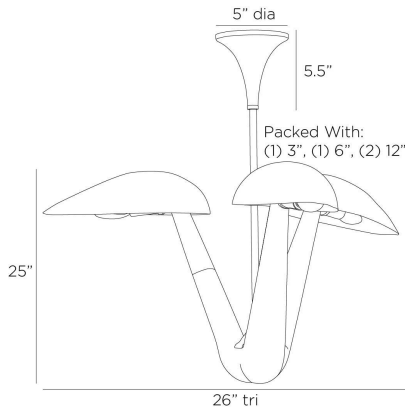

ARTERIO RS

EVERGLADES CHANDELIER

DM111
Blackened Iron, Iron

Mid-century inspired duckbill shades of blackened iron add a touch of whimsy to our industrial fixture. Hand-formed of antique brass, this chandelier delivers a dramatic downlight effect, making it the perfect mood-setting accent for an entry or hallway. Matching blackened iron canopy. Finish will vary.

APPEARANCE

Materials	Iron, Brass
Finishes	Blackened Iron, Antique Brass
Finish Will Vary	Yes
Top Coat/Sealant	Yes

DIMENSIONS

Overall	W: 26 in x D: 26 in x H: 30.5 in
Shade	W: 6 in x D: 12 in x H: 4 in
Canopy	Dia: 5.0 in x H: 5.5 in
Chandelier	W: 26 in x D: 26 in x H: 25 in
Overall Hanging Height as Sold (in)	51.5 in - 30.5 in

WIRING

Wire Rating	Damp
Cord	10 FT, Clear/Silver, SVT
Socket	3, Type B - E12
Suggested Bulb Type	B10
Maximum Wattage	40.0
Voltage	110-120 V

CERTIFICATIONS & COMPLIANCY

Certifications	Middle East, European Union, United Kingdom, Australia, Mexico, United States, Canada
Compliance	RoHS, UL/ETL, CB

SHIPPING

Product Weight	8.8 lbs
Gross Weight 1	19.8 lbs
Shipping Box 1	W: 19.25 in x D: 22.75 in x H: 28.25 in

CONTRACT

Contract Suitability	Contract Suitable As Is

SLOPE CEILING COMPATIBILITY

Sloped Ceiling Compatible	No, is not compatible

COMPONENTS

Pipe or Chain Included	(1) 3", (1) 6", (2) 12"

ADDITIONAL PARTS AVAILABLE

PIPE-592	(1) 3", (1) 6", (1) 12"

REPLACEMENT PARTS

CANOPY-701