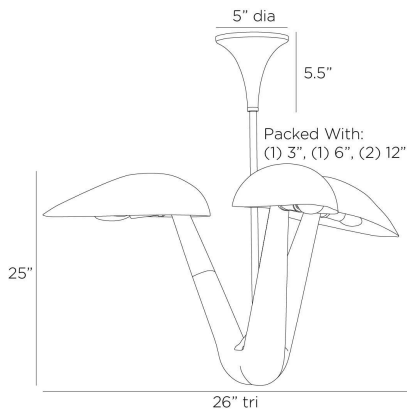

ARTERIO RS

EVERGLADES CHANDELIER

DM111
Blackened Iron, Iron

Mid-century inspired duckbill shades of blackened iron add a touch of whimsy to our industrial fixture. Hand-formed of antique brass, this chandelier delivers a dramatic downlight effect, making it the perfect mood-setting accent for an entry or hallway. Matching blackened iron canopy. Finish will vary.

APPEARANCE

Materials	Iron, Brass
Finishes	Blackened Iron, Antique Brass
Finish Will Vary	Yes
Top Coat/Sealant	Yes

DIMENSIONS

Overall	W: 26 in x D: 26 in x H: 30.5 in
Shade	W: 6 in x D: 12 in x H: 4 in
Canopy	Dia: 5.0 in x H: 5.5 in
Chandelier	W: 26 in x D: 26 in x H: 25 in
Overall Hanging Height as Sold (in)	30.5 in - 51.5 in

WIRING

Wire Rating	Damp
Cord	10 FT, Clear/Silver, SVT
Socket	3, Type B - E12
Suggested Bulb Type	B10
Maximum Wattage	40.0
Voltage	110-120 V

CERTIFICATIONS & COMPLIANCY

Certifications	Middle East, European Union, United Kingdom, Australia, Mexico, United States, Canada
Compliance	RoHS, UL/ETL, CB

SHIPPING

Product Weight	8.8 lbs
Gross Weight 1	19.8 lbs
Shipping Box 1	W: 19.25 in x D: 22.75 in x H: 28.25 in

CONTRACT

Contract Suitability	Contract Suitable As Is
----------------------	-------------------------