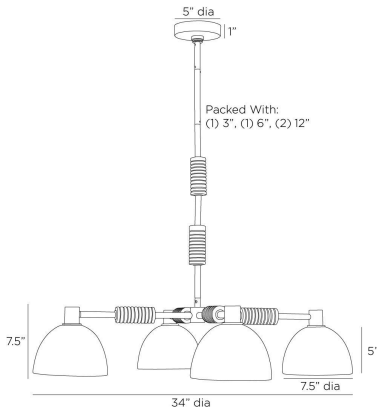

ARTERIO RS

ELI CHANDELIER

DMI13
Blackened Iron, Iron

Smoke hammered glass and blackened iron align to lend an industrial edge to our four-light fixture. Intricately etched black marble brackets are an eye-catching counterpoint to the minimalist frame. Finish will vary.

APPEARANCE

Materials	Iron, Glass, Marble
Finishes	Blackened Iron, Smoke, Black
Finish Will Vary	Yes
Top Coat/Sealant	Yes

DIMENSIONS

Overall	Dia: 34.0 in x H: 11.5 in
Shade	Dia: 7.5 in x H: 5 in
Canopy	Dia: 5.0 in x H: 1 in
Chandelier	Dia: 34.0 in x H: 7.5 in
Overall Hanging Height as Sold (in)	11.5 in - 41.5 in

WIRING

Wire Rating	Damp
Cord	10 FT, Clear/Silver, SVT
Socket	4, Type A - E26
Suggested Bulb Type	G16.5
Maximum Wattage	40.0
Voltage	110-120 V

CERTIFICATIONS & COMPLIANCY

Certifications	Middle East, European Union, United Kingdom, Australia, Mexico, United States, Canada
Compliance	RoHS, UL/ETL, CB

SHIPPING

Product Weight	19.0 lbs
Gross Weight 1	34.0 lbs
Shipping Box 1	W: 15.0 in x D: 24.0 in x H: 24.0 in

CONTRACT

Contract Suitability	Contract Suitable As Is

SLOPE CEILING COMPATIBILITY

Sloped Ceiling Compatible	No, is not compatible

COMPONENTS

Pipe or Chain Included	(1) 3", (1) 6", (2) 12"

ADDITIONAL PARTS AVAILABLE

PIPE-590	(1) 3", (1) 6", (1) 12"

REPLACEMENT PARTS

CANOPY-697
DMI13GLS