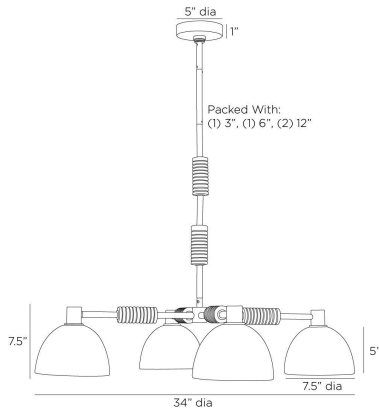

ARTERIO RS

ELI CHANDELIER

DMI13
Blackened Iron, Iron

Smoke hammered glass and blackened iron align to lend an industrial edge to our four-light fixture. Intricately etched black marble brackets are an eye-catching counterpoint to the minimalist frame. Finish will vary.

APPEARANCE

Materials	Iron, Glass, Marble
Finishes	Blackened Iron, Smoke, Black
Finish Will Vary	Yes
Top Coat/Sealant	Yes

DIMENSIONS

Overall	Dia: 34.0 in x H: 11.5 in
Shade	Dia: 7.5 in x H: 5 in
Canopy	Dia: 5.0 in x H: 1 in
Chandelier	Dia: 34.0 in x H: 7.5 in
Overall Hanging Height as Sold (in)	41.5 in - 11.5 in

WIRING

Wire Rating	Damp
Cord	10 FT, Clear/Silver, SVT
Socket	4, Type A - E26
Suggested Bulb Type	G16.5
Maximum Wattage	40.0
Voltage	110-120 V

CERTIFICATIONS & COMPLIANCY

Certifications	Middle East, European Union, United Kingdom, Australia, Mexico, United States, Canada
Compliance	RoHS, UL/ETL, CB

SHIPPING

Product Weight	19.0 lbs
Gross Weight 1	34.0 lbs
Shipping Box 1	W: 15.0 in x D: 24.0 in x H: 24.0 in

CONTRACT

Contract Suitability	Contract Suitable As Is

SLOPE CEILING COMPATIBILITY

Sloped Ceiling Compatible	No, is not compatible

COMPONENTS

Pipe or Chain Included	(1) 3", (1) 6", (2) 12"

ADDITIONAL PARTS AVAILABLE

PIPE-590	(1) 3", (1) 6", (1) 12"

REPLACEMENT PARTS

CANOPY-697
DMI13GLS