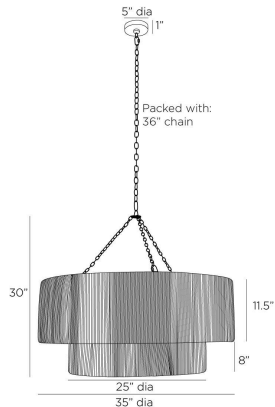

ARTERIOS

CREIGHTON CHANDELIER

DMI14
Vintage Brass, Brass

A waterfall of wrapped vintage brass wire adds a luxurious accent to a traditional tiered drum shade. Suspended from blackened iron chains, this handmade fixture hides three clear bulbs that deliver a glimmering, always flattering illumination. Finish will vary.

APPEARANCE

Materials	Brass, Iron
Finishes	Vintage Brass, Blackened Iron
Finish Will Vary	Yes
Top Coat/Sealant	Yes

DIMENSIONS

Overall	Dia: 35.0 in x H: 32 in
Bottom Tier	Dia: 25.0 in x H: 8 in
Canopy	Dia: 5.0 in x H: 1 in
Chandelier	Dia: 35.0 in x H: 30 in
Top Tier	Dia: 35.0 in x H: 11.5 in
Overall Hanging Height as Sold (in)	66 in - 32 in

WIRING

Wire Rating	Damp
Cord	10 FT, Clear/Silver, SVT
Socket	3, Type A - E26
Suggested Bulb Type	G16.5
Maximum Wattage	60.0
Voltage	110-120 V

CERTIFICATIONS & COMPLIANCY

Certifications	Mexico, United States, Canada
Compliance	RoHS, UL/ETL

SHIPPING

Product Weight	61.0 lbs
Gross Weight 1	69.5 lbs
Shipping Box 1	W: 40 in x D: 39 in x H: 14 in

CONTRACT

Contract Suitability	Contract Suitable As Is
----------------------	-------------------------