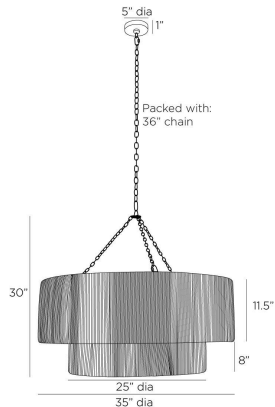

ARTERIOS

CREIGHTON CHANDELIER

DMI14
Vintage Brass, Brass

A waterfall of wrapped vintage brass wire adds a luxurious accent to a traditional tiered drum shade. Suspended from blackened iron chains, this handmade fixture hides three clear bulbs that deliver a glimmering, always flattering illumination. Finish will vary.

APPEARANCE

Materials	Brass, Iron
Finishes	Vintage Brass, Blackened Iron
Finish Will Vary	Yes
Top Coat/Sealant	Yes

DIMENSIONS

Overall	Dia: 35.0 in x H: 32 in
Bottom Tier	Dia: 25.0 in x H: 8 in
Canopy	Dia: 5.0 in x H: 1 in
Chandelier	Dia: 35.0 in x H: 30 in
Top Tier	Dia: 35.0 in x H: 11.5 in
Overall Hanging Height as Sold (in)	32 in - 66 in

WIRING

Wire Rating	Damp
Cord	10 FT, Clear/Silver, SVT
Socket	3, Type A - E26
Suggested Bulb Type	G16.5
Maximum Wattage	60.0
Voltage	110-120 V

CERTIFICATIONS & COMPLIANCY

Certifications	Mexico, United States, Canada
Compliance	RoHS, UL/ETL

SHIPPING

Product Weight	61.0 lbs
Gross Weight 1	69.5 lbs
Shipping Box 1	W: 40 in x D: 39 in x H: 14 in

CONTRACT

Contract Suitability	Contract Suitable As Is
----------------------	-------------------------