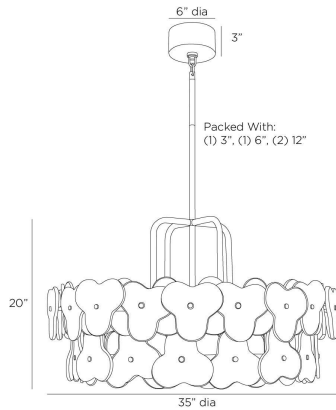

ARTERIO RS

CASCADE CHANDELIER

DMI15
Clear, Glass

Inspired by the natural flow of water, clear seedy glass florets layer and overlap like a luxe puzzle. Anchored to a double drum frame of antique brass steel, their glow is refracted and reflected to deliver the feeling of movement.

APPEARANCE

Materials	Glass, Steel
Finishes	Clear, Antique Brass
Finish Will Vary	No
Top Coat/Sealant	No

DIMENSIONS

Overall	Dia: 35.0 in x H: 20 in
Canopy	Dia: 6.0 in x H: 3 in
Chandelier	Dia: 35.0 in x H: 20 in
Overall Hanging Height as Sold (in)	53 in - 20 in

WIRING

Wire Rating	Damp
Cord	10 FT, Black, SVT
Socket	3, Type A - E26
Suggested Bulb Type	G16.5
Maximum Wattage	40.0
Voltage	110-120 V

CERTIFICATIONS & COMPLIANCY

Certifications	Mexico, United States, Canada
Compliance	RoHS, UL/ETL

SHIPPING

Shipping Requirements	Truck Ship
Product Weight	81.0 lbs
Gross Weight 1	68.5 lbs
Gross Weight 2	36.6 lbs
Shipping Box 1	W: 40.0 in x D: 40.0 in x H: 15.75 in
Shipping Box 2	W: 20.0 in x D: 26.5 in x H: 13.0 in