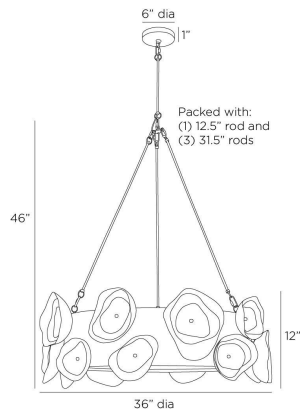

ARTERIO RS

GAIA CHANDELIER

DMI17
Antique Brass, Aluminum

Like the rings found in a natural agate stone, hand-formed accents of antique brass-plated aluminum add depth and interest to this dramatic fixture. Adorning a bronze-plated steel drum shade, the bold motifs hint at botanical abstraction while delivering moody, ambient light. Certified for damp locations and intended for interior use. Finish will vary.

APPEARANCE

Materials	Aluminum, Steel
Finishes	Antique Brass, Bronze
Finish Will Vary	Yes
Top Coat/Sealant	Yes

DIMENSIONS

Overall	Dia: 36.0 in x H: 50 in
Shade	Dia: 36.0 in x H: 12 in
Canopy	Dia: 6.0 in x H: 1 in
Chandelier	Dia: 36.0 in x H: 46 in
Overall Hanging Height as Sold (in)	50 in - 60 in

WIRING

Wire Rating	Damp
Cord	10 FT, Black, SVT
Socket	6, Type B - E12
Suggested Bulb Type	B10
Maximum Wattage	60.0
Voltage	110-120 V

CERTIFICATIONS & COMPLIANCY

Certifications	Mexico, United States, Canada
Compliance	RoHS, UL/ETL

SHIPPING

Shipping Requirements	Truck Ship
Product Weight	32.0 lbs
Gross Weight 1	57.0 lbs
Shipping Box 1	W: 40.0 in x D: 40.0 in x H: 24.0 in

CONTRACT

Contract Suitability	Contract Suitable As Is

SLOPE CEILING COMPATIBILITY

Sloped Ceiling Compatible	No, is not compatible

COMPONENTS

Pipe or Chain Included	Arms: (3) 31.5", Pipe: (1) 12.5"

ADDITIONAL PARTS AVAILABLE

PIPE-599	(1) 10"

REPLACEMENT PARTS

PIPE-599