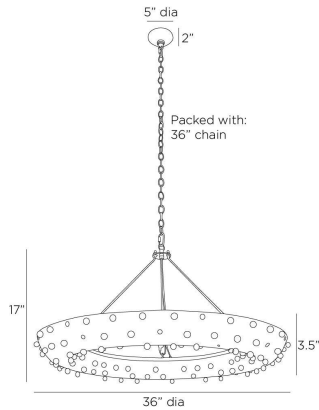

ARTERIO RS

HARDY CHANDELIER

DMI18
Antique Brass, Iron

Our ring fixture of antique brass-plated iron featuring small spheres and cut outs to create a fascinating bleed of light around the room. Jewelry-inspired, its hammered surface is suspended from three brass-plated mounts. Certified for damp locations and intended for interior use. Finish will vary.

APPEARANCE

Materials	Iron
Finishes	Antique Brass
Finish Will Vary	Yes
Top Coat/Sealant	Yes

DIMENSIONS

Overall	Dia: 36.0 in x H: 22 in
Body	H: 3.5 in
Canopy	Dia: 5.0 in x H: 2 in
Chandelier	Dia: 36.0 in x H: 17 in
Overall Hanging Height as Sold (in)	22 in - 58 in

WIRING

Wire Rating	Damp
Cord	10 FT, Black/White, SVT
Socket	9, Type B - E12
Suggested Bulb Type	B10
Maximum Wattage	40.0
Voltage	110-120 V

CERTIFICATIONS & COMPLIANCY

Certifications	Middle East, European Union, United Kingdom, Australia, Mexico, United States, Canada
Compliance	RoHS, UL/ETL, CB

SHIPPING

Shipping Requirements	Truck Ship
Product Weight	25.5 lbs
Gross Weight 1	45.0 lbs
Shipping Box 1	W: 37.5 in x D: 37.5 in x H: 7.25 in

CONTRACT

Contract Suitability	Contract Suitable As Is
----------------------	-------------------------