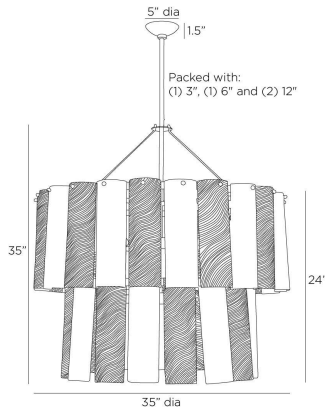

ARTERIOS

FARAMOND CHANDELIER

DMI19
Vintage Brass, Iron

Scaled for high ceilings, this impactful fixture adds a reflective glamour wherever it is placed. The Empire silhouette alternates faux bois-etched leaves of vintage brass-plated iron with smoke slump hammered glass for a striped effect. The two-tiered form is suspended from a brass-plated pipe and canopy. Certified for damp locations and intended for interior use. Finish will vary.

APPEARANCE

Materials	Iron, Slump Glass
Finishes	Vintage Brass, Smoke
Finish Will Vary	Yes
Top Coat/Sealant	Yes

DIMENSIONS

Overall	Dia: 35.0 in x H: 39.5 in
Body	Dia: 35.0 in x H: 24 in
Canopy	Dia: 5.0 in x H: 1.5 in
Chandelier	Dia: 35.0 in x H: 35 in
Overall Hanging Height as Sold (in)	39.5 in - 69.5 in