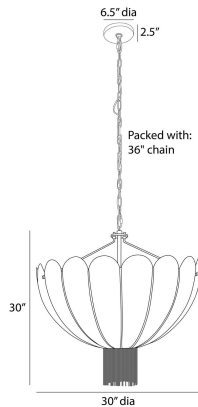

# ARTERIO RS

## INAYA CHANDELIER

DMI21  
Antique Brass, Brass

The curved lines and luxurious materials of the Art Deco era inform the scalloped design of the Inaya. The hand-hammered antique brass bowl fixture is designed to deliver an upward wash of light. Delicate antique brass-plated chain details gather along the dome to create a fringed flourish at the base. Certified for damp locations and intended for interior use. Finish will vary.

### DIMENSIONS

Overall	Dia: 30.0 in x H: 30 in
Canopy	Dia: 6.5 in x H: 2.5 in
Chandelier	Dia: 30.0 in x H: 29 in
Overall Hanging Height as Sold (in)	66 in - 30 in

### WIRING

Wire Rating	Damp
Cord	10 FT, Clear/Silver, SVT
Socket	6, Type B - E12
Suggested Bulb Type	B10
Maximum Wattage	25.0
Voltage	110-120 V