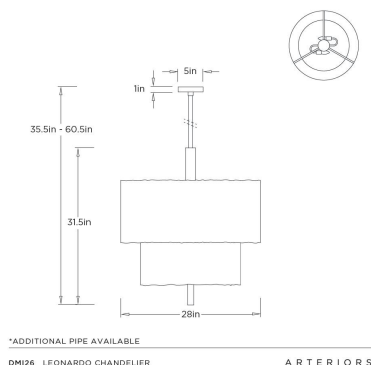

ARTERIOS

LEONARDO CHANDELIER

DMI26
Antique Brass, Iron

Highlighting tack welds, our raw-edged style offers dual drums of antique brass-plated iron that shimmer and reflect the bulbs within. Hung from a textural pipe of antique brass-plated cast aluminum, the flame-cut edges and matching finial highlight the artisanal craftsmanship behind this tiered style. Certified for damp locations and intended for interior use. Finish will vary.

APPEARANCE

Materials	Iron, Aluminum
Finishes	Antique Brass, Antique Brass
Finish Will Vary	Yes
Top Coat/Sealant	Yes

DIMENSIONS

Overall	Dia: 28.0 in x H: 35.5 in
Canopy	Dia: 5.0 in x H: 1 in
Chandelier	Dia: 28.0 in x H: 31.5 in
Overall Hanging Height as Sold (in)	65.5 in - 35.5 in

WIRING

Wire Rating	Damp
Cord	10 FT, Black, SVT
Socket	4, Type B - E12
Suggested Bulb Type	B10
Maximum Wattage	40.0
Voltage	110-120 V

CERTIFICATIONS & COMPLIANCY

Certifications	Middle East, European Union, United Kingdom, Mexico, United States, Canada
Compliance	RoHS, UL/ETL, CB

SHIPPING

Shipping Requirements	Truck Ship
Product Weight	36.5 lbs
Gross Weight 1	44.5 lbs
Shipping Box 1	W: 30.3 in x D: 30.3 in x H: 15.0 in

CONTRACT

Contract Suitability	Contract Suitable As Is
----------------------	-------------------------