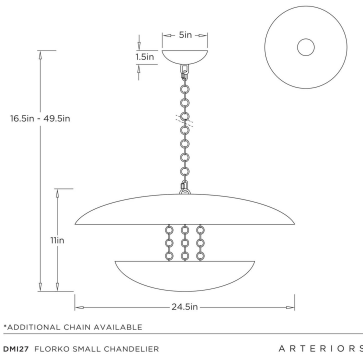

## FLORKO SMALL CHANDELIER

DMI27  
Gold Leaf, Iron

This iron design features a curved disc that floats effortlessly beneath a hand-shaped dome, both finished entirely in gold leaf. The lower level casts light upward, creating a soft, ambient glow. Thoughtfully scaled for smaller spaces, it's ideal for a powder room, entryway, or breakfast nook. Certified for damp locations and intended for interior use. Finish will vary.

### DIMENSIONS

Overall	Dia: 24.5 in x H: 16.5 in
Canopy	Dia: 5.0 in x H: 1.5 in
Chandelier	Dia: 24.5 in x H: 16.5 in
Overall Hanging Height as Sold (in)	52.5 in - 16.5 in