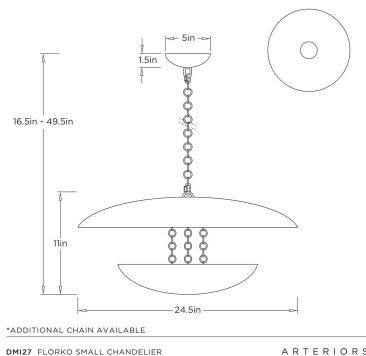

ARTERIOS

FLORKO SMALL CHANDELIER

DMI27
Gold Leaf, Iron

This iron design features a curved disc that floats effortlessly beneath a hand-shaped dome, both finished entirely in gold leaf. The lower level casts light upward, creating a soft, ambient glow. Thoughtfully scaled for smaller spaces, it's ideal for a powder room, entryway, or breakfast nook. Certified for damp locations and intended for interior use. Finish will vary.

APPEARANCE

Materials	Iron
Finishes	Gold Leaf
Finish Will Vary	Yes
Top Coat/Sealant	Yes

DIMENSIONS

Overall	Dia: 24.5 in x H: 16.5 in
Canopy	Dia: 5.0 in x H: 1.5 in
Chandelier	Dia: 24.5 in x H: 16.5 in
Overall Hanging Height as Sold (in)	16.5 in - 52.5 in

WIRING

Wire Rating	Damp
Cord	10 FT, Clear/Silver, SVT
Socket	3, Type A - E26
Suggested Bulb Type	B8
Maximum Wattage	40.0
Voltage	110-120 V

CERTIFICATIONS & COMPLIANCY

Certifications	Middle East, European Union, United Kingdom, Mexico, United States, Canada
Compliance	RoHS, UL/ETL, CB

SHIPPING

Product Weight	13.5 lbs
Gross Weight 1	21.5 lbs
Shipping Box 1	W: 26.0 in x D: 26.0 in x H: 8.0 in

CONTRACT

Contract Suitability	Contract Suitable As Is
----------------------	-------------------------