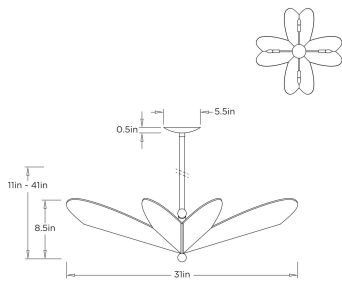

ARTERIOS

LUCINDA FLUSH MOUNT

*ADDITIONAL PIPE AVAILABLE

DMI28 LUCINDA FLUSH MOUNT

ARTERIOS

DMI28
Antique Brass, Brass

This textural antique brass flush mount casts light upward through its hand-hammered shades, reminiscent of delicate petals, creating a warm glow across the ceiling of an entryway, hallway, or small dining room. Suspended from an antique brass-plated iron pipe and canopy. Certified for damp locations and intended for interior use. Finish will vary.

APPEARANCE

Materials	Brass, Iron
Finishes	Antique Brass, Antique Brass
Finish Will Vary	Yes
Top Coat/Sealant	Yes

DIMENSIONS

Overall	Dia: 31.0 in x H: 11 in
Body	Dia: 31.0 in x H: 8.5 in
Canopy	Dia: 5.5 in x H: 0.5 in
Overall Hanging Height as Sold (in)	41 in - 11 in

WIRING

Wire Rating	Damp
Cord	10 FT, Black, SVT
Socket	4, Type B - E12
Suggested Bulb Type	B8
Maximum Wattage	40.0
Voltage	110-120 V

CERTIFICATIONS & COMPLIANCY

Certifications	Middle East, European Union, United Kingdom, Mexico, United States, Canada
Compliance	RoHS, UL/ETL, CB

SHIPPING

Product Weight	11.0 lbs
Gross Weight 1	19.0 lbs
Shipping Box 1	W: 34.0 in x D: 34.0 in x H: 11.5 in

CONTRACT

Contract Suitability	Contract Suitable As Is
----------------------	-------------------------