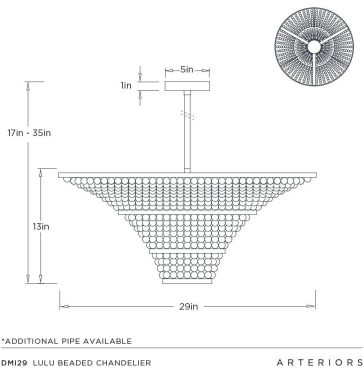

LULU BEADED CHANDELIER

DMI29
Bronze, Iron

Echoing the graceful spread of a parasol, the Lulu Beaded Chandelier features cascading strands of luminous beads suspended from a bronze iron frame. The layered silhouette creates depth and gentle movement, allowing light to filter through with a soft, inviting glow. Sculptural yet airy, this statement chandelier brings refined texture and warmth to entryways, breakfast nooks, or living spaces.

APPEARANCE

Materials	Iron, Glass
Finishes	Bronze, Organic Frosted
Finish Will Vary	Yes
Top Coat/Sealant	No

DIMENSIONS

Overall	Dia: 29 in x H: 17 in
Body	Dia: 29 in x H: 13 in
Canopy	Dia: 5 in x H: 1 in
Overall Hanging Height as Sold (in)	35 in - 17 in

WIRING

Wire Rating	Damp
Cord	10 FT, Black, SVT
Socket	4, Type B - E12
Suggested Bulb Type	B8
Maximum Wattage	40
Voltage	110-120 V

CERTIFICATIONS & COMPLIANCY

Certifications	Middle East, European Union, United Kingdom, Mexico, United States, Canada
Compliance	UL/ETL, CB

SHIPPING

Product Weight	39.022 lbs
Gross Weight 1	63.273 lbs
Shipping Box 1	W: 18 in x D: 31 in x H: 31 in

CONTRACT

Contract Suitability	Contract Suitable As Is
----------------------	-------------------------