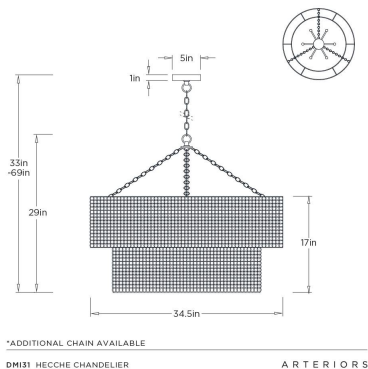

# ARTERIOS

## HECCHE CHANDELIER

DMI31  
Carbon, Iron

Influenced by the visual rhythm of Optical Art, the Hecche Chandelier features a round, tiered drum form with a layered bronze iron chainmail overlay. Bold and sculptural, it serves as a striking focal point in living rooms, dining areas, or entryways.

### DIMENSIONS

Overall	Dia: 35 in x H: 33 in
Body	Dia: 34.5 in x H: 29 in
Bottom Tier	Dia: 27 in x H: 9 in
Canopy	Dia: 5 in x H: 1.5 in
Top Tier	Dia: 34.5 in x H: 9 in
Overall Hanging Height as Sold (in)	33 in

### SHIPPING

Product Weight	34.943 lbs
Gross Weight 1	57.871 lbs
Shipping Box 1	W: 12.5 in x D: 36.5 in x H: 36.5 in