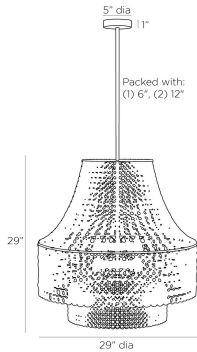

## HANNIE CHANDELIER

DMS02  
Gray Wash, Beechwood

Its oversized scale makes the Hannie chandelier the ultimate statement piece. A beaded, graywashed beechwood empire silhouette lays the foundation for creative detailing, including hand-carved circular beads that layer to diffuse light throughout a space. The textural piece suspends from an antique brass iron pipe. Finish will vary.

### DIMENSIONS

Overall	Dia: 29.0 in x H: 33 in
Canopy	Dia: 5.0 in x H: 1 in
Chandelier	Dia: 29.0 in x H: 29 in
Overall Hanging Height as Sold (in)	33 in - 63 in