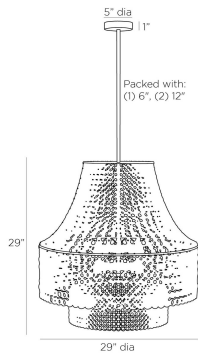

ARTERIOS

HANNIE CHANDELIER

DMS02
Gray Wash, Beechwood

Its oversized scale makes the Hannie chandelier the ultimate statement piece. A beaded, graywashed beechwood empire silhouette lays the foundation for creative detailing, including hand-carved circular beads that layer to diffuse light throughout a space. The textural piece suspends from an antique brass iron pipe. Finish will vary.

APPEARANCE

Materials	Beechwood, Iron
Finishes	Gray Wash, Antique Brass
Finish Will Vary	Yes
Top Coat/Sealant	Yes

DIMENSIONS

Overall	Dia: 29.0 in x H: 33 in
Canopy	Dia: 5.0 in x H: 1 in
Chandelier	Dia: 29.0 in x H: 29 in
Overall Hanging Height as Sold (in)	63 in - 33 in

WIRING

Wire Rating	Indoor Only
Cord	10 FT, Clear/Silver, SVT
Socket	8, Type B - E12
Suggested Bulb Type	G16.5
Maximum Wattage	40.0
Voltage	110-120 V

CERTIFICATIONS & COMPLIANCY

Certifications	Middle East, European Union, United Kingdom, Australia, Mexico, United States, Canada
Compliance	RoHS, UL/ETL, CB

SHIPPING

Shipping Requirements	Truck Ship
Product Weight	15.0 lbs
Gross Weight 1	29.1 lbs
Shipping Box 1	W: 31.1 in x D: 31.1 in x H: 30 in

ADDITIONAL INFO

Features	Sustainable
----------	-------------

CONTRACT