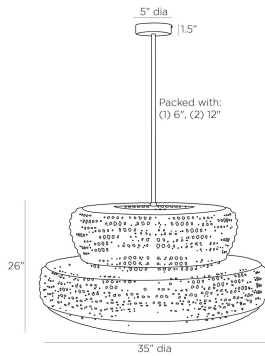

ARTERIOS

TANYA CHANDELIER

DMS03
Natural, Rattan

Inspired by woven fisherman's baskets, the texture-rich Tanya chandelier is crafted with layered woven shapes in dark, natural rattan. Its loose weave allows light to flow through, casting beautiful patterns and shadows. The artisanal accent is designed with a rich, contrasting bronzed steel pipe suspension. Finish will vary.

APPEARANCE

Materials	Rattan, Steel
Finishes	Natural, Bronze
Finish Will Vary	Yes
Top Coat/Sealant	No

DIMENSIONS

Overall	Dia: 35.0 in x H: 40 in
Canopy	Dia: 5.0 in x H: 1.5 in
Chandelier	Dia: 35.0 in x H: 18 in
Overall Hanging Height as Sold (in)	26 in - 40 in

WIRING

Wire Rating	Indoor Only
Cord	10 FT, Clear/Silver, SVT
Socket	3, Type A - E26
Suggested Bulb Type	G25
Maximum Wattage	60.0
Voltage	110-120 V

CERTIFICATIONS & COMPLIANCY

Certifications	Middle East, European Union, United Kingdom, Australia, Mexico, United States, Canada
Compliance	RoHS, UL/ETL, CB

SHIPPING

Shipping Requirements	Truck Ship
Product Weight	14.0 lbs
Gross Weight 1	29.0 lbs
Shipping Box 1	W: 32.0 in x D: 34.0 in x H: 34.0 in

CONTRACT

Contract Suitability	Contract Suitable As Is

SLOPE CEILING COMPATIBILITY

Sloped Ceiling Compatible	No, is not compatible

COMPONENTS

Pipe or Chain Included	(1) 3", (1) 6", (2) 12"

ADDITIONAL PARTS AVAILABLE

PIPE-583	(1) 6", (1) 12"

REPLACEMENT PARTS

CANOPY-647
DMS03QCPIPE