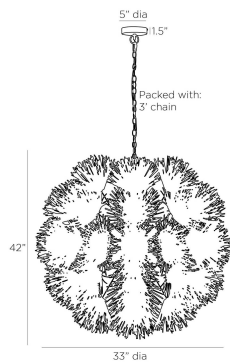

# ARTERIO RS

## WINONA CHANDELIER

DMS04  
Ivory, Rattan

Wild and worldly, the Winona chandelier is cleverly crafted with ivory rattan that is hand-formed into delicate dandelion shapes. The artisanal piece, in an acorn-shaped silhouette, is constructed with a chain link suspension in antique brass steel. Finish will vary.

### DIMENSIONS

Overall	Dia: 33.0 in x H: 44 in
Canopy	Dia: 5.0 in x H: 1.5 in
Chandelier	Dia: 33.0 in x H: 42 in
Overall Hanging Height as Sold (in)	74 in - 44 in