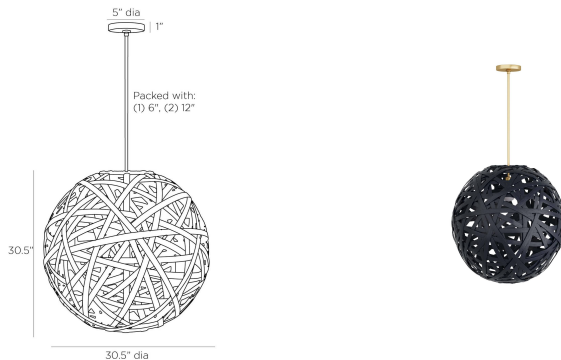

ARTERIO RS

TRAI PENDANT

DMS06
Black, Rattan

Our Trai pendant is crafted in a tangle of black rattan strips, reminiscent of a ball of yarn. The oversized, texture-rich globe dangles from a steel pipe finished antique brass. Light peers through the pendant's open weave, casting dramatic patterns of light and shadow. Finish will vary. Certified for damp locations and intended for interior use.

APPEARANCE

Materials	Rattan, Steel
Finishes	Black, Antique Brass
Finish Will Vary	Yes
Top Coat/Sealant	No

DIMENSIONS

Overall	Dia: 30.5 in x H: 35.5 in
Canopy	Dia: 5.0 in x H: 1 in
Pendant	Dia: 30.5 in x H: 30.5 in
Overall Hanging Height as Sold (in)	35.5 in - 65.5 in

WIRING

Wire Rating	Damp
Cord	10 FT, Clear/Silver, SVT
Socket	1, Type A - E26
Suggested Bulb Type	G40
Maximum Wattage	60.0
Voltage	110-120 V

CERTIFICATIONS & COMPLIANCY

Certifications	Middle East, European Union, United Kingdom, Australia, Mexico, United States, Canada
Compliance	RoHS, UL/ETL, CB