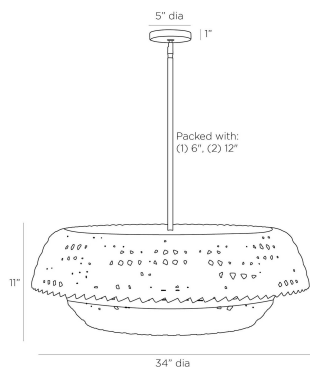

ARTERIOS

VALDEZ PENDANT

DMS08
Dark Gray Washed, Raffia

Working in gray-washed raffia, artisans expertly crafted the Valdez pendant, which features an interlocking basket design. The low-profile illuminator is created with two different patterns—a checkered weave for the base and a diamond weave forming the cover. The pendant is fitted with a suspension pipe of bronzed iron. Finish will vary.

APPEARANCE

Materials	Raffia, Iron
Finishes	Dark Gray Washed, Bronze
Finish Will Vary	Yes
Top Coat/Sealant	No

DIMENSIONS

Overall	Dia: 34.0 in x H: 15 in
Canopy	Dia: 5.0 in x H: 1 in
Pendant	Dia: 34.0 in x H: 11 in
Overall Hanging Height as Sold (in)	15 in - 45 in

SHIPPING

Shipping Requirements	Truck Ship
Product Weight	15.0 lbs
Gross Weight 1	15.0 lbs
Shipping Box 1	W: 11.5 in x D: 36.5 in x H: 36.5 in

CONTRACT

Contract Suitability	Contract Suitable As Is
----------------------	-------------------------

PIPE-585	(1) 6", (1) 12"
----------	-----------------

REPLACEMENT PARTS

CANOPY-651
