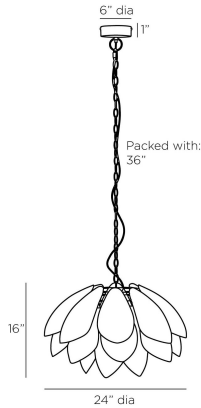

ARTERIO RS

AYANA CHANDELIER

DMS09
Ivory, Eggshell Resin

Inspired by the crackled finishes of early 20th century fine French antiques, this petaled fixture is a textural delight. Each shade is applied with ivory resin composite made from genuine eggshells, so that no two are ever quite alike. The iron chain and canopy are finished in white to blend in with the overall aesthetic. Finish will vary.

APPEARANCE

| | |
|------------------|----------------------|
| Materials | Eggshell Resin, Iron |
| Finishes | Ivory, White |
| Finish Will Vary | Yes |
| Top Coat/Sealant | No |

DIMENSIONS

| | |
|-------------------------------------|-------------------------|
| Overall | Dia: 24.0 in x H: 19 in |
| Canopy | Dia: 6.0 in x H: 1 in |
| Chandelier | H: 16 in |
| Overall Hanging Height as Sold (in) | 55 in - 19 in |

WIRING

| | |
|---------------------|--------------------------|
| Wire Rating | Indoor Only |
| Cord | 10 FT, Clear/Silver, SVT |
| Socket | 1, Type A - E26 |
| Suggested Bulb Type | G25 |
| Maximum Wattage | 60.0 |
| Voltage | 110-120 V |

| | |
|----------------|--------------------------------------|
| Product Weight | 9.5 lbs |
| Gross Weight 1 | 20.72 lbs |
| Shipping Box 1 | W: 28.0 in x D: 28.0 in x H: 23.0 in |

CONTRACT

| | |
|----------------------|-------------------------|
| Contract Suitability | Contract Suitable As Is |
|----------------------|-------------------------|