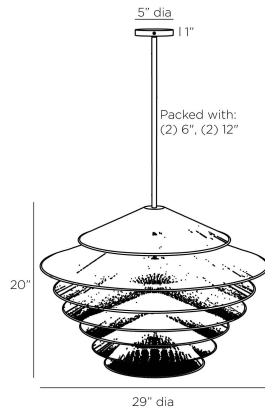

ARTERIOS

ANDRIA PENDANT

DMST1
Natural, Raffia

Just like the layered scales of a pinecone, shallow cones of natural and tobacco-stained raffia are layered in gradations of shade to dramatic effect. This sustainable fixture hangs from an antiqued brass finished support, with a lantern-style cotton under-shade providing a soft glow. Finish will vary.

APPEARANCE

Materials	Raffia, Raffia, Iron, Cotton
Finishes	Natural, Tobacco Stain, Antique Brass, Off-White
Finish Will Vary	Yes
Top Coat/Sealant	No

DIMENSIONS

Overall	Dia: 29.0 in x H: 24 in
Canopy	Dia: 5.0 in x H: 1 in
Pendant	Dia: 29.0 in x H: 20 in
Overall Hanging Height as Sold (in)	24 in - 42 in

WIRING

Wire Rating	Indoor Only
Cord	10 FT, Black/White, SVT
Socket	1, Type A - E26
Suggested Bulb Type	G25
Maximum Wattage	60.0
Voltage	110-120 V

CERTIFICATIONS & COMPLIANCY

Certifications	Middle East, European Union, United Kingdom, Australia, Mexico, United States, Canada
Compliance	RoHS, UL/ETL, CB

SHIPPING

Product Weight	12.3 lbs
Gross Weight 1	23.37 lbs
Shipping Box 1	W: 32.3 in x D: 32.3 in x H: 22.8 in

CONTRACT

Contract Suitability	Contract Suitable As Is

SLOPE CEILING COMPATIBILITY

Sloped Ceiling Compatible	Yes, as is

COMPONENTS

Pipe or Chain Included	(2) 6", (2) 12"

ADDITIONAL PARTS AVAILABLE

PIPE-253	(1) 6", (1) 12"

REPLACEMENT PARTS

CANOPY-682