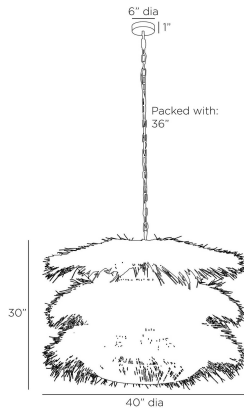

ARTERIO RS

ANSARI PENDANT

DMS12
Natural, Rattan

Three tiers of natural, sustainable rattan add a textural contrast to this architectural fixture. Anchored with an iron pipe finished in antique brass, it features three bulbs on an inside mount to deliver a unique glow throughout the fixture. Finish will vary.

APPEARANCE

Materials	Rattan, Iron
Finishes	Natural, Antique Brass
Finish Will Vary	Yes
Top Coat/Sealant	Yes

DIMENSIONS

Overall	Dia: 40.0 in x H: 33 in
Canopy	Dia: 6.0 in x H: 1 in
Pendant	Dia: 40.0 in x H: 30 in
Overall Hanging Height as Sold (in)	69 in - 33 in

WIRING

Wire Rating	Indoor Only
Cord	10 FT, Clear/Silver, SVT
Socket	3, Type A - E26
Suggested Bulb Type	G25
Maximum Wattage	40.0
Voltage	110-120 V

CERTIFICATIONS & COMPLIANCY

Certifications	Middle East, European Union, United Kingdom, Australia, Mexico, United States, Canada
Compliance	RoHS, UL/ETL, CB

SHIPPING

Shipping Requirements	Truck Ship
Product Weight	26.0 lbs
Gross Weight 1	54.68 lbs
Shipping Box 1	W: 45.0 in x D: 45.0 in x H: 33.0 in

ADDITIONAL INFO

Features	Sustainable

CONTRACT

Contract Suitability	Contract Suitable As Is

SLOPE CEILING COMPATIBILITY

Sloped Ceiling Compatible	Yes, as is

COMPONENTS

Pipe or Chain Included	36"

ADDITIONAL PARTS AVAILABLE

CHN-959	36"

REPLACEMENT PARTS

CANOPY-959