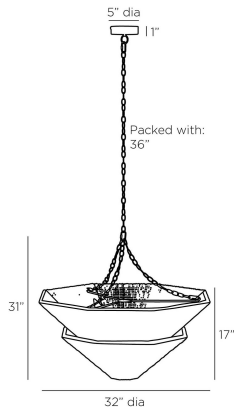

ARTERIOS

ANYA CHANDELIER

DMS13
Light Gray Stained, Abaca

Two tiers of light gray stained sustainable abaca provide a soothing effect. Reminiscent of mountain peaks, its textural silhouette is designed to bounce light upward to flattering effect. Suspended from a trio of antique brass finished chains. Finish will vary.

APPEARANCE

Materials	Abaca, Iron
Finishes	Light Gray Stained, Antique Brass
Finish Will Vary	Yes
Top Coat/Sealant	No

DIMENSIONS

Overall	Dia: 32.0 in x H: 34 in
Shade	H: 17 in
Canopy	Dia: 5.0 in x H: 1 in
Chandelier	Dia: 32.0 in x H: 31 in
Overall Hanging Height as Sold (in)	70 in - 34 in

WIRING

Wire Rating	Indoor Only
Cord	10 FT, Clear/Silver, SVT
Socket	8, Type B - E12
Suggested Bulb Type	B10
Maximum Wattage	40.0
Voltage	110-120 V

CERTIFICATIONS & COMPLIANCY

Certifications	Middle East, European Union, United Kingdom, Australia, Mexico, United States, Canada
Compliance	RoHS, UL/ETL, CB

SHIPPING

Product Weight	17.3 lbs
Gross Weight 1	30.42 lbs
Shipping Box 1	W: 34.0 in x D: 34.0 in x H: 18.5 in

ADDITIONAL INFO

Features	Sustainable

CONTRACT

Contract Suitability	Contract Suitable As Is

SLOPE CEILING COMPATIBILITY

Sloped Ceiling Compatible	Yes, as is

COMPONENTS

Pipe or Chain Included	36"

ADDITIONAL PARTS AVAILABLE

CHN-270	36"

REPLACEMENT PARTS

CANOPY-522
CANOPY-673