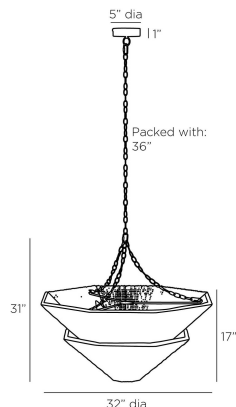

ARTERIOS

ANYA CHANDELIER

DMS13
Light Gray Stained, Abaca

Two tiers of light gray stained sustainable abaca provide a soothing effect. Reminiscent of mountain peaks, its textural silhouette is designed to bounce light upward to flattering effect. Suspended from a trio of antique brass finished chains. Finish will vary.

APPEARANCE

Materials	Abaca, Iron
Finishes	Light Gray Stained, Antique Brass
Finish Will Vary	Yes
Top Coat/Sealant	No

DIMENSIONS

Overall	Dia: 32.0 in x H: 34 in
Shade	H: 17 in
Canopy	Dia: 5.0 in x H: 1 in
Chandelier	Dia: 32.0 in x H: 31 in
Overall Hanging Height as Sold (in)	34 in - 70 in

WIRING

Wire Rating	Indoor Only
Cord	10 FT, Clear/Silver, SVT
Socket	8, Type B - E12
Suggested Bulb Type	B10
Maximum Wattage	40.0
Voltage	110-120 V

CERTIFICATIONS & COMPLIANCY

Certifications	Middle East, European Union, United Kingdom, Australia, Mexico, United States, Canada
Compliance	RoHS, UL/ETL, CB

SHIPPING

Product Weight	17.3 lbs
Gross Weight 1	30.42 lbs
Shipping Box 1	W: 34.0 in x D: 34.0 in x H: 18.5 in

ADDITIONAL INFO

Features	Sustainable

CONTRACT

Contract Suitability	Contract Suitable As Is

SLOPE CEILING COMPATIBILITY

Sloped Ceiling Compatible	Yes, as is

COMPONENTS

Pipe or Chain Included	36"

ADDITIONAL PARTS AVAILABLE

CHN-270	36"

REPLACEMENT PARTS

CANOPY-522
CANOPY-673