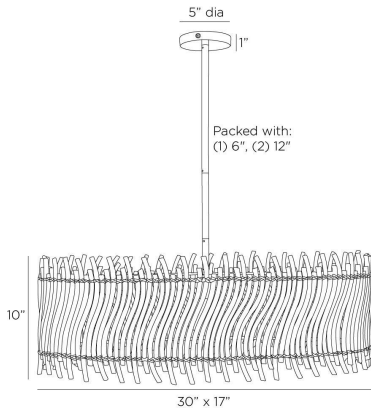

ARTERIO RS

CABRERA PENDANT

DMS15
Natural, Rattan

Waves of sinuous pencil rattan are bound together to form the sleek shade of our pendant light. Designed to let the illumination of a single bulb peek through, this impactful style is the perfect size for a smaller space such as a breakfast nook. Finished with a slim suspension pipe and canopy of antique brass-plated steel. Finish will vary.

APPEARANCE

Materials	Rattan, Steel
Finishes	Natural, Antique Brass
Finish Will Vary	Yes
Top Coat/Sealant	No

DIMENSIONS

Overall	W: 30 in x D: 17 in x H: 30 in
Canopy	Dia: 5.0 in x H: 1 in
Chandelier	W: 30 in x D: 7 in x H: 10 in
Overall Hanging Height as Sold (in)	18 in - 42 in

WIRING

Wire Rating	Damp
Cord	10 FT, Black, SVT
Socket	1, Type A - E26
Suggested Bulb Type	G25
Maximum Wattage	60.0
Voltage	110-120 V

CERTIFICATIONS & COMPLIANCY

Certifications	Middle East, European Union, United Kingdom, Australia, Mexico, United States, Canada
Compliance	RoHS, UL/ETL, CB

SHIPPING

Product Weight	6.2 lbs
Gross Weight 1	12.0 lbs
Shipping Box 1	W: 31.0 in x D: 16.0 in x H: 19.0 in

CONTRACT

Contract Suitability	Contract Suitable As Is

SLOPE CEILING COMPATIBILITY

Sloped Ceiling Compatible	Yes, as is

COMPONENTS

Pipe or Chain Included	(1) 6", (2) 12"

ADDITIONAL PARTS AVAILABLE

PIPE-594	(1) 3", (1) 6", (1) 12"

REPLACEMENT PARTS

CANOPY-710