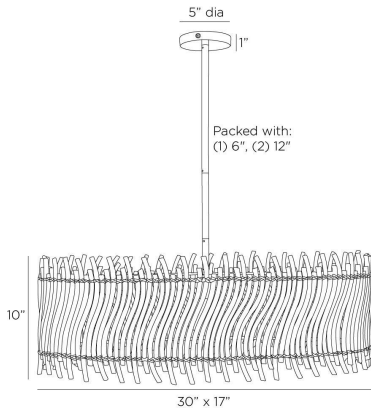

ARTERIOS

CABRERA PENDANT

DMS15
Natural, Rattan

Waves of sinuous pencil rattan are bound together to form the sleek shade of our pendant light. Designed to let the illumination of a single bulb peek through, this impactful style is the perfect size for a smaller space such as a breakfast nook. Finished with a slim suspension pipe and canopy of antique brass-plated steel. Finish will vary.

APPEARANCE

Materials	Rattan, Steel
Finishes	Natural, Antique Brass
Finish Will Vary	Yes
Top Coat/Sealant	No

DIMENSIONS

Overall	W: 30 in x D: 17 in x H: 30 in
Canopy	Dia: 5.0 in x H: 1 in
Chandelier	W: 30 in x D: 7 in x H: 10 in
Overall Hanging Height as Sold (in)	42 in - 18 in

WIRING

Wire Rating	Damp
Cord	10 FT, Black, SVT
Socket	1, Type A - E26
Suggested Bulb Type	G25
Maximum Wattage	60.0
Voltage	110-120 V

CERTIFICATIONS & COMPLIANCY

Certifications	Middle East, European Union, United Kingdom, Australia, Mexico, United States, Canada
Compliance	RoHS, UL/ETL, CB

SHIPPING

Product Weight	6.2 lbs
Gross Weight 1	12.0 lbs
Shipping Box 1	W: 31.0 in x D: 16.0 in x H: 19.0 in

CONTRACT

Contract Suitability	Contract Suitable As Is
----------------------	-------------------------