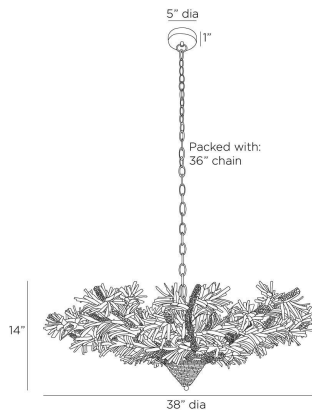

ARTERIO RS

FERNANDA CHANDELIER

DMS19
Ivory, Wood

A textural mix of ivory coconut shell beads gives this fixture the look of a carefully constructed bird's nest. Delivering texture and movement wherever it is placed, it makes a bold choice for a coastal-themed room. Suspended from a white iron chain and canopy. Finish will vary.

APPEARANCE

Materials	Wood, Iron
Finishes	Ivory, White
Finish Will Vary	Yes
Top Coat/Sealant	No

DIMENSIONS

Overall	Dia: 38.0 in x H: 17 in
Canopy	Dia: 5.0 in x H: 1 in
Chandelier	Dia: 38.0 in x H: 14 in
Overall Hanging Height as Sold (in)	53 in - 17 in

WIRING

Wire Rating	Indoor Only
Cord	10 FT, Clear/Silver, SVT
Socket	8, Type B - E12
Suggested Bulb Type	B10
Maximum Wattage	40.0
Voltage	110-120 V

CERTIFICATIONS & COMPLIANCY

Certifications	Middle East, European Union, United Kingdom, Australia, Mexico, United States, Canada
Compliance	RoHS, UL/ETL, CB

REPLACEMENT PARTS

CANOPY-676