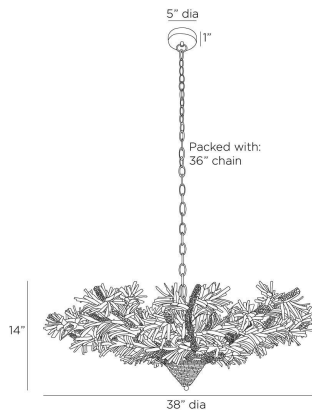

ARTERIO RS

FERNANDA CHANDELIER

DMS19
Ivory, Wood

A textural mix of ivory coconut shell beads gives this fixture the look of a carefully constructed bird's nest. Delivering texture and movement wherever it is placed, it makes a bold choice for a coastal-themed room. Suspended from a white iron chain and canopy. Finish will vary.

APPEARANCE

Materials	Wood, Iron
Finishes	Ivory, White
Finish Will Vary	Yes
Top Coat/Sealant	No

DIMENSIONS

Overall	Dia: 38.0 in x H: 17 in
Canopy	Dia: 5.0 in x H: 1 in
Chandelier	Dia: 38.0 in x H: 14 in
Overall Hanging Height as Sold (in)	17 in - 53 in

WIRING

Wire Rating	Indoor Only
Cord	10 FT, Clear/Silver, SVT
Socket	8, Type B - E12
Suggested Bulb Type	B10
Maximum Wattage	40.0
Voltage	110-120 V

CERTIFICATIONS & COMPLIANCY

Certifications	Middle East, European Union, United Kingdom, Australia, Mexico, United States, Canada
Compliance	RoHS, UL/ETL, CB

REPLACEMENT PARTS

CANOPY-676