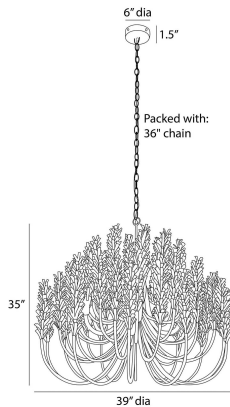

ARTERIOS

KAIA CHANDELIER

DMS20
Ivory, Coconut

With beaded stems adorned with layers of ivory coconut shell, the elegant arms are finished with a flourish. Reminiscent of rock candy, the curved arms of white iron offer lots of texture to add drama to any table. Finish will vary.

APPEARANCE

Materials	Coconut, Iron
Finishes	Ivory, White
Finish Will Vary	Yes
Top Coat/Sealant	No

DIMENSIONS

Overall	Dia: 39.0 in x H: 35 in
Canopy	Dia: 6.0 in x H: 1.5 in
Chandelier	Dia: 39.0 in x H: 34 in
Overall Hanging Height as Sold (in)	71 in - 35 in

WIRING

Wire Rating	Indoor Only
Cord	10 FT, Clear/Silver, SVT
Socket	6, Type B - E12
Suggested Bulb Type	B10
Maximum Wattage	40.0
Voltage	110-120 V

CERTIFICATIONS & COMPLIANCY

Certifications	Middle East, European Union, United Kingdom, Mexico, United States, Canada
Compliance	RoHS, UL/ETL, CB

SHIPPING

Shipping Requirements	Truck Ship
Product Weight	42.7 lbs
Gross Weight 1	75.8 lbs
Shipping Box 1	W: 42.0 in x D: 42.0 in x H: 36.0 in

CONTRACT

Contract Suitability	Contract Suitable As Is
----------------------	-------------------------