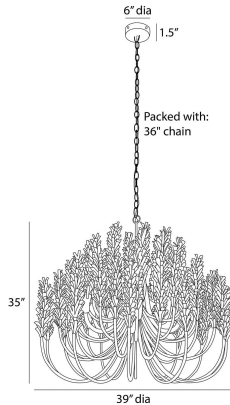

ARTERIO RS

KAIA CHANDELIER

DMS20
Ivory, Coconut

With beaded stems adorned with layers of ivory coconut shell, the elegant arms are finished with a flourish. Reminiscent of rock candy, the curved arms of white iron offer lots of texture to add drama to any table. Finish will vary.

APPEARANCE

Materials	Coconut, Iron
Finishes	Ivory, White
Finish Will Vary	Yes
Top Coat/Sealant	No

DIMENSIONS

Overall	Dia: 39.0 in x H: 35 in
Canopy	Dia: 6.0 in x H: 1.5 in
Chandelier	Dia: 39.0 in x H: 34 in
Overall Hanging Height as Sold (in)	71 in - 35 in

WIRING

Wire Rating	Indoor Only
Cord	10 FT, Clear/Silver, SVT
Socket	6, Type B - E12
Suggested Bulb Type	B10
Maximum Wattage	40.0
Voltage	110-120 V

CERTIFICATIONS & COMPLIANCY

Certifications	Middle East, European Union, United Kingdom, Mexico, United States, Canada
Compliance	RoHS, UL/ETL, CB

SHIPPING

Shipping Requirements	Truck Ship
Product Weight	42.7 lbs
Gross Weight 1	75.8 lbs
Shipping Box 1	W: 42.0 in x D: 42.0 in x H: 36.0 in

CONTRACT

Contract Suitability	Contract Suitable As Is

SLOPE CEILING COMPATIBILITY

Sloped Ceiling Compatible	Yes, as is

COMPONENTS

Pipe or Chain Included	36"

ADDITIONAL PARTS AVAILABLE

CHN-311	36"

REPLACEMENT PARTS

CHN-311