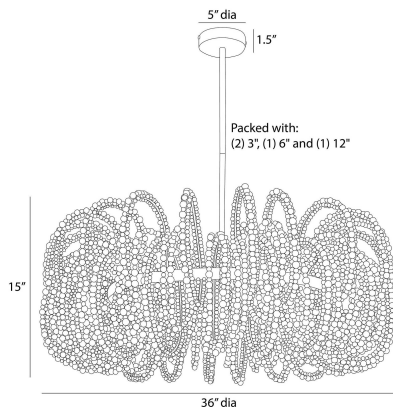

ARTERIO RS

KEELY CHANDELIER

DMS21
White, Wood

The silhouette of a sinuous sea creature swimming through the waves inspired the loops and drapes of our white wood fixture. The repetition of each beaded loop creates texture and movement from every angle. A white iron pipe and canopy anchors this whimsical feature. Finish will vary.

APPEARANCE

Materials	Wood, Iron
Finishes	White, White
Finish Will Vary	Yes
Top Coat/Sealant	No

DIMENSIONS

Overall	Dia: 36.0 in x H: 17 in
Canopy	Dia: 5.0 in x H: 1.5 in
Chandelier	Dia: 36.0 in x H: 15 in

WIRING

Wire Rating	Indoor Only
Cord	10 FT, Clear/Silver, SVT
Socket	6, Type B - E12
Suggested Bulb Type	B10
Maximum Wattage	40.0
Voltage	110-120 V

CERTIFICATIONS & COMPLIANCY

Certifications	Middle East, European Union, United Kingdom, Mexico, United States, Canada
Compliance	RoHS, UL/ETL, CB

SHIPPING

Product Weight	31.0 lbs
Gross Weight 1	37.04 lbs
Shipping Box 1	W: 39.0 in x D: 39.0 in x H: 20.0 in

CONTRACT

Contract Suitability	Contract Suitable As Is
----------------------	-------------------------