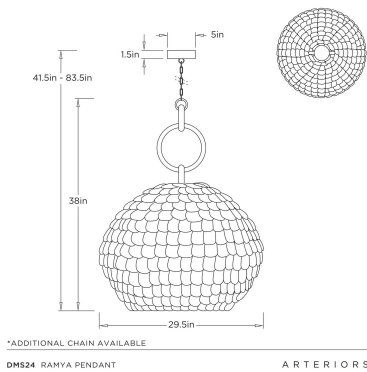

# ARTERIOS

## RAMYA PENDANT

DMS24  
White, Coconut

Overlapping layers of white coconut shells form a dome shade that lets light filter through in soft patterns. Whitewashed for a neutral look, it hangs from strands of white coconut beads for a touch of natural charm. Certified for damp locations and intended for interior use. Finish will vary.

### DIMENSIONS

Overall	Dia: 29.5 in x H: 41.5 in
Canopy	Dia: 5.0 in x H: 1.5 in
Pendant	Dia: 29.5 in x H: 38 in
Overall Hanging Height as Sold (in)	73.5 in - 41.5 in