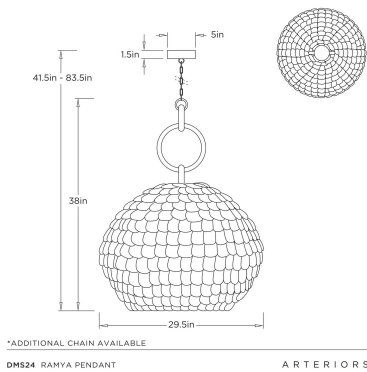

# ARTERIOS

## RAMYA PENDANT

DMS24  
White, Coconut

Overlapping layers of white coconut shells form a dome shade that lets light filter through in soft patterns. Whitewashed for a neutral look, it hangs from strands of white coconut beads for a touch of natural charm. Certified for damp locations and intended for interior use. Finish will vary.

### DIMENSIONS

Overall	Dia: 29.5 in x H: 41.5 in
Canopy	Dia: 5.0 in x H: 1.5 in
Pendant	Dia: 29.5 in x H: 38 in
Overall Hanging Height as Sold (in)	41.5 in - 73.5 in