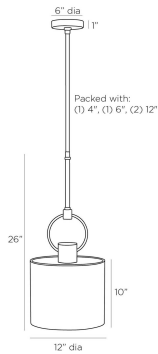

ARTERIO RS

TARLOW PENDANT

DPC01
Pine, Steel

The Tarlow pendant adds a striking layer of rich color into an interior. Designed with a pine-colored steel drum shade and fashioned with a decorative antique-brass steel loop that borrows inspiration from the hooks on traditional glass. Dove gray leather wraps the antique-brass finished steel suspension pipe. Certified for damp locations and intended for interior use.

APPEARANCE

Materials	Steel, Steel, Leather
Finishes	Pine, Antique Brass, Dove
Finish Will Vary	No
Top Coat/Sealant	Yes

DIMENSIONS

Overall	Dia: 12.0 in x H: 31 in
Shade	Dia: 12.0 in x H: 10 in
Canopy	Dia: 6.0 in x H: 1 in
Pendant	Dia: 12.0 in x H: 26 in
Overall Hanging Height as Sold (in)	31 in - 61 in

WIRING

Wire Rating	Damp
Cord	10 FT, Black/White, SVT
Socket	1, Type A - E26
Suggested Bulb Type	G25
Maximum Wattage	60.0
Voltage	110-120 V

CERTIFICATIONS & COMPLIANCY

Certifications	Mexico, United States, Canada
Compliance	RoHS, UL/ETL

SHIPPING

Product Weight	10.0 lbs
Gross Weight 1	12.32 lbs
Shipping Box 1	W: 14.5 in x D: 14.8 in x H: 14.8 in

CONTRACT

Contract Suitability	Contract Suitable As Is
----------------------	-------------------------