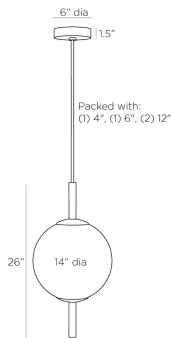

ARTERIO RS

TIRSO PENDANT

DPC06
Opal, Glass

Striking in its simplicity, the Tirso exudes Mid-Century style. The integrated LED pendant is created with a globe shade in opal glass, which emits a soft glow. A pipe suspension, in antique-brass finished steel with knurled detailing, creates a piercing effect. The fixture is fitted with a disc canopy, also in antique brass. Certified for damp locations and intended for interior use.

APPEARANCE

Materials	Glass, Steel
Finishes	Opal, Antique Brass
Finish Will Vary	No
Top Coat/Sealant	No

DIMENSIONS

Overall	Dia: 14.0 in x H: 31.5 in
Globe	Dia: 14.0 in x H: 14 in
Canopy	Dia: 6.0 in x H: 1.5 in
Pendant	Dia: 14.0 in x H: 26 in
Overall Hanging Height as Sold (in)	31.5 in - 61.5 in

CERTIFICATIONS & COMPLIANCY

Certifications	Mexico, United States, Canada
Compliance	RoHS, UL/ETL

SHIPPING

Product Weight	9.0 lbs
Gross Weight 1	11.67 lbs
Shipping Box 1	W: 22.04 in x D: 16.3 in x H: 17.9 in