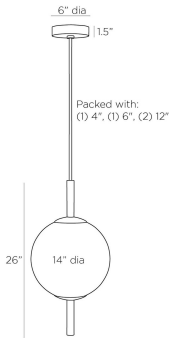

ARTERIOS

TIRSO PENDANT

DPC07
Opal, Glass

Striking in its simplicity, the Tirso exudes Mid-Century style. The integrated LED pendant is created with a globe shade in opal glass, which emits a soft glow. A pipe suspension, in English bronze steel with knurled detailing, creates a piercing effect. The fixture is fitted with a disc canopy, also in English bronze. Certified for damp locations and intended for interior use.

APPEARANCE

Materials	Glass, Steel
Finishes	Opal, English Bronze
Finish Will Vary	No
Top Coat/Sealant	No

DIMENSIONS

Overall	Dia: 14.0 in x H: 31.5 in
Globe	Dia: 14.0 in x H: 14 in
Canopy	Dia: 6.0 in x H: 1.5 in
Pendant	Dia: 14.0 in x H: 26 in
Overall Hanging Height as Sold (in)	61.5 in - 31.5 in

CERTIFICATIONS & COMPLIANCY

Certifications	Mexico, United States, Canada
Compliance	RoHS, UL/ETL

SHIPPING

Product Weight	9.0 lbs
Gross Weight 1	11.67 lbs
Shipping Box 1	W: 22.04 in x D: 16.3 in x H: 17.9 in