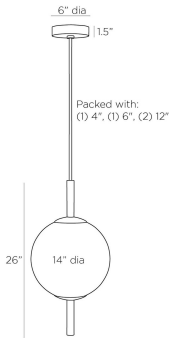

ARTERIOS

TIRSO PENDANT

DPC07
Opal, Glass

Striking in its simplicity, the Tirso exudes Mid-Century style. The integrated LED pendant is created with a globe shade in opal glass, which emits a soft glow. A pipe suspension, in English bronze steel with knurled detailing, creates a piercing effect. The fixture is fitted with a disc canopy, also in English bronze. Certified for damp locations and intended for interior use.

APPEARANCE

Materials	Glass, Steel
Finishes	Opal, English Bronze
Finish Will Vary	No
Top Coat/Sealant	No

DIMENSIONS

Overall	Dia: 14.0 in x H: 31.5 in
Globe	Dia: 14.0 in x H: 14 in
Canopy	Dia: 6.0 in x H: 1.5 in
Pendant	Dia: 14.0 in x H: 26 in
Overall Hanging Height as Sold (in)	31.5 in - 61.5 in

CERTIFICATIONS & COMPLIANCY

Certifications	Mexico, United States, Canada
Compliance	RoHS, UL/ETL

SHIPPING

Product Weight	9.0 lbs
Gross Weight 1	11.67 lbs
Shipping Box 1	W: 22.04 in x D: 16.3 in x H: 17.9 in