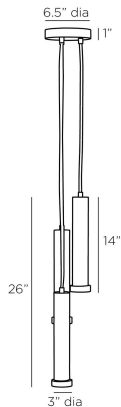

# ARTERIO RS

## ALEENA MULTI-PORT PENDANT

DPC08  
Antique Brass, Iron

A trio of antique brass finished tubular drops are illuminated through soft white alabaster. Reminiscent of bioluminescent mushrooms, this integrated LED fixture is staggered from a circular antique brass finished base, suspended by cloth cord in taupe. Certified for damp locations and intended for interior use. Finish will vary.

### DIMENSIONS

Overall	Dia: 6.5 in x H: 28 in
Body	H: 14.5 in
Diffuser	Dia: 3.0 in x H: 1 in
Shade	Dia: 3.0 in x H: 14 in
Canopy	Dia: 7 in x H: 1.5 in
Pendant	Dia: 6.5 in x H: 14.5 in
Overall Hanging Height as Sold (in)	130 in - 28 in