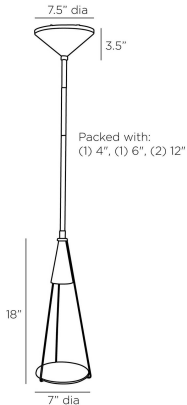

ARTERIO RS

ALEXIS PENDANT

DPC09
English Bronze, Iron

Sometimes, simplest is best, with this minimalist conical downlight. Finished in English bronze iron, it holds a single curved lens of clear seedy slump glass to reflect the integrated LED. Certified for damp locations and intended for interior use. Finish will vary.

APPEARANCE

Materials	Iron, Glass
Finishes	English Bronze, Clear
Finish Will Vary	Yes
Top Coat/Sealant	Yes

DIMENSIONS

Overall	Dia: 7.0 in x H: 25.5 in
Canopy	Dia: 7.5 in x H: 3.5 in
Pendant	Dia: 7.0 in x H: 18 in
Overall Hanging Height as Sold (in)	55.5 in - 25.5 in

CERTIFICATIONS & COMPLIANCY

Certifications	Mexico, United States, Canada
Compliance	RoHS, UL/ETL

SHIPPING

Product Weight	5.0 lbs
Gross Weight 1	7.93 lbs
Shipping Box 1	W: 18.9 in x D: 21.1 in x H: 11.0 in

COMPONENTS

Pipe or Chain Included	(1) 4", (1) 6", (2) 12" Pipes
------------------------	-------------------------------

ADDITIONAL PARTS AVAILABLE

PIPE-514	(1) 4", (1) 6", (1) 12"
----------	-------------------------