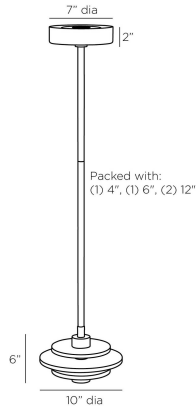

ARTERIO RS

BEVINS PENDANT

DPC10
English Bronze, Iron

The simple forms of Elementalism provoked the design of the Bevins. Stacked rings of white alabaster are pierced by the support of an English bronze finished iron pipe. Integrated LED provides a rich glow through each ring of alabaster. Certified for damp locations and intended for interior use. Finish will vary.

APPEARANCE

Materials	Iron, Alabaster
Finishes	English Bronze, White
Finish Will Vary	Yes
Top Coat/Sealant	Yes

DIMENSIONS

Overall	Dia: 10.0 in x H: 12 in
Canopy	Dia: 7.0 in x H: 2 in
Pendant	Dia: 10.0 in x H: 6 in
Overall Hanging Height as Sold (in)	42 in - 12 in

WIRING

Wire Rating	Damp
Cord	10 FT, Clear/Silver, SVT
Socket	1, Integrated LED
Maximum Wattage	20.0
Voltage	110-120 V
LED Color Temperature	2700K
LED Compatible Dimmer	TRIAC Dimmer
LED CRI	90+
LED Lifespan (Hours)	30,000
Spare Driver Included	No

REPLACEMENT PARTS

PIPE-240