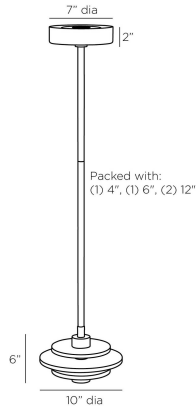

# ARTERIO RS

## BEVINS PENDANT

DPC10  
English Bronze, Iron

The simple forms of Elementalism provoked the design of the Bevins. Stacked rings of white alabaster are pierced by the support of an English bronze finished iron pipe. Integrated LED provides a rich glow through each ring of alabaster. Certified for damp locations and intended for interior use. Finish will vary.

### DIMENSIONS

Overall	Dia: 10.0 in x H: 12 in
Canopy	Dia: 7.0 in x H: 2 in
Pendant	Dia: 10.0 in x H: 6 in
Overall Hanging Height as Sold (in)	12 in - 42 in

### REPLACEMENT PARTS

PIPE-240
----------