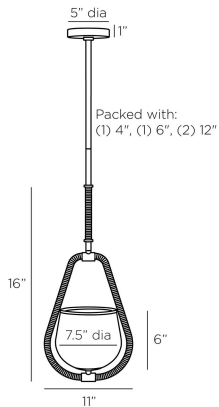

ARTERIO RS

ARLIE PENDANT

DPC13
English Bronze, Iron

A traditional equestrian stirrup influenced a clever twist on the pendant. Wrapped in graphite leather, its English bronze iron finished post cradles a bowl of smoke glass trimmed with a matching English bronze stripe. Certified for damp locations and intended for interior use. Finish will vary.

APPEARANCE

Materials	Iron, Leather, Glass
Finishes	English Bronze, Graphite, Smoke
Finish Will Vary	Yes
Top Coat/Sealant	Yes

DIMENSIONS

Overall	W: 11 in x D: 7.5 in x H: 21 in
Canopy	Dia: 5.0 in x H: 1 in
Pendant	W: 11 in x D: 7.5 in x H: 16 in
Overall Hanging Height as Sold (in)	21 in - 51 in

WIRING

Wire Rating	Damp
Cord	10 FT, Clear/Silver, SPT
Socket	1, Type A - E26
Suggested Bulb Type	G16.5
Maximum Wattage	60.0
Voltage	110-120 V

CERTIFICATIONS & COMPLIANCY

Certifications	Middle East, European Union, United Kingdom, Australia, Mexico, United States, Canada
Compliance	RoHS, UL/ETL, CB

SHIPPING

Product Weight	5.0 lbs
Gross Weight 1	7.27 lbs
Shipping Box 1	W: 13.4 in x D: 18.5 in x H: 12.6 in

CONTRACT

Contract Suitability	Contract Suitable As Is

SLOPE CEILING COMPATIBILITY

Sloped Ceiling Compatible	No, is not compatible

COMPONENTS

Pipe or Chain Included	(1) 4", (1) 6", (2) 12" Pipes

ADDITIONAL PARTS AVAILABLE

PIPE-514	(1) 4", (1) 6", (1) 12"

REPLACEMENT PARTS

CANOPY-661
DPC13GLS