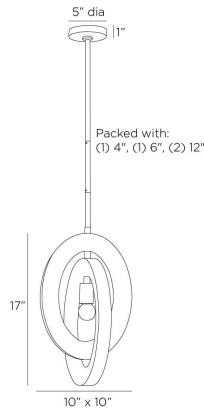

ARTERIO RS

COLLINS PENDANT

DPC15
Faux Travertine, Resin

Intersecting ovals of faux travertine resin give a kinetic feel to our Collins pendant. Encircling a single frosted bulb, and suspended on an English bronze canopy, this earring-inspired fixture can be displayed on its own or in multiples for extra impact. Finish will vary.

APPEARANCE

Materials	Resin, Steel
Finishes	Faux Travertine, English Bronze
Finish Will Vary	Yes
Top Coat/Sealant	Yes

DIMENSIONS

Overall	Dia: 10.0 in x H: 23 in
Canopy	Dia: 5.0 in x H: 1 in
Pendant	Dia: 10.0 in x H: 17 in
Overall Hanging Height as Sold (in)	23 in - 53 in

WIRING

Wire Rating	Damp
Cord	10 FT, Clear/Silver, SVT
Socket	1, Type A - E26
Suggested Bulb Type	G16.5
Maximum Wattage	60.0
Voltage	110-120 V

CERTIFICATIONS & COMPLIANCY

Certifications	Mexico, United States, Canada
Compliance	UL/ETL

SHIPPING

Product Weight	13.0 lbs
Gross Weight 1	16.3 lbs
Shipping Box 1	W: 14.0 in x D: 15.0 in x H: 24.0 in

CONTRACT

Contract Suitability	Contract Suitable As Is

SLOPE CEILING COMPATIBILITY

Sloped Ceiling Compatible	No, is not compatible

COMPONENTS

Pipe or Chain Included	(1) 4", (1) 6", (2) 12" Pipes

ADDITIONAL PARTS AVAILABLE

PIPE-588	(1) 4", (1) 6", (1) 12"

REPLACEMENT PARTS

CANOPY-714