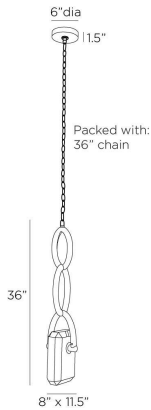

ARTERIO RS

ESTATE PENDANT

DPC16
Smoke, Crystal

A thick chain of antique brass steel links together to form a stylish setting for our Estate pendant. Designed to hold a faceted LED-lit "gem" of smoke crystal, this impactful fixture is jewelry for the home.

APPEARANCE

Materials	Crystal, Steel
Finishes	Smoke, Antique Brass
Finish Will Vary	No
Top Coat/Sealant	Yes

DIMENSIONS

Overall	W: 8 in x D: 11.5 in x H: 38.5 in
Canopy	Dia: 6.0 in x H: 1.5 in
Pendant	W: 8 in x D: 11.5 in x H: 36 in
Overall Hanging Height as Sold (in)	73.5 in - 38.5 in

WIRING

Wire Rating	Damp
Cord	10 FT, Black/White, SVT
Socket	1, Integrated LED
Maximum Wattage	10.0
Voltage	110-120 V
LED Color Temperature	2700K
LED Compatible Dimmer	0-10 V Dimmer
LED CRI	90+
LED Lifespan (Hours)	20,000
Spare Driver Included	No

COMPONENTS

Pipe or Chain Included	36"
------------------------	-----

ADDITIONAL PARTS AVAILABLE

CHN-293	36"
---------	-----

REPLACEMENT PARTS

DS30W24