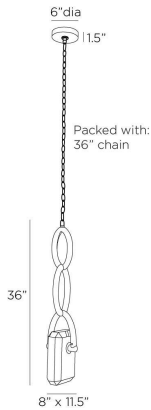

ARTERIO RS

ESTATE PENDANT

DPC16
Smoke, Crystal

A thick chain of antique brass steel links together to form a stylish setting for our Estate pendant. Designed to hold a faceted LED-lit "gem" of smoke crystal, this impactful fixture is jewelry for the home.

APPEARANCE

Materials	Crystal, Steel
Finishes	Smoke, Antique Brass
Finish Will Vary	No
Top Coat/Sealant	Yes

DIMENSIONS

Overall	W: 8 in x D: 11.5 in x H: 38.5 in
Canopy	Dia: 6.0 in x H: 1.5 in
Pendant	W: 8 in x D: 11.5 in x H: 36 in
Overall Hanging Height as Sold (in)	38.5 in - 73.5 in

WIRING

Wire Rating	Damp
Cord	10 FT, Black/White, SVT
Socket	1, Integrated LED
Maximum Wattage	10.0
Voltage	110-120 V
LED Color Temperature	2700K
LED Compatible Dimmer	0-10 V Dimmer
LED CRI	90+
LED Lifespan (Hours)	20,000
Spare Driver Included	No

COMPONENTS

Pipe or Chain Included	36"
------------------------	-----

ADDITIONAL PARTS AVAILABLE

CHN-293	36"
---------	-----

REPLACEMENT PARTS

DS30W24