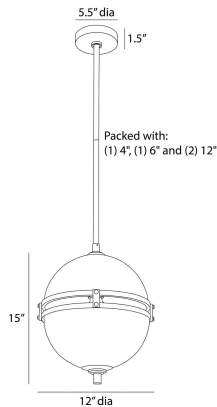

## IRENE PENDANT

DPC18  
Smoke, Glass

A globe of smoke seedy glass is an updated twist on neo-classical design. Clasped in a framework of antique brass-plated steel, the globe surrounds a floating circle of chattered antique brass that seemingly floats within its waterline design. Subtle bubbles add texture to the finish, and a tiered brass accent adorns the center. Finish will vary. Certified for damp locations and intended for interior use.

### DIMENSIONS

Overall	Dia: 12.0 in x H: 19 in
Canopy	Dia: 5.5 in x H: 1.5 in
Pendant	Dia: 12.0 in x H: 15 in