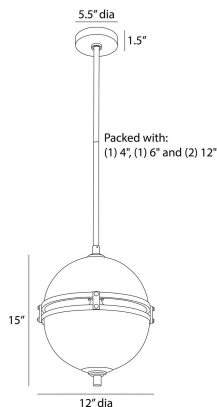

ARTERIO RS

IRENE PENDANT

DPC18
Smoke, Glass

A globe of smoke seedy glass is an updated twist on neo-classical design. Clasped in a framework of antique brass-plated steel, the globe surrounds a floating circle of chattered antique brass that seemingly floats within its waterline design. Subtle bubbles add texture to the finish, and a tiered brass accent adorns the center. Finish will vary. Certified for damp locations and intended for interior use.

APPEARANCE

Materials	Glass, Brass, Steel
Finishes	Smoke, Antique Brass, Antique Brass
Finish Will Vary	Yes
Top Coat/Sealant	Yes

DIMENSIONS

Overall	Dia: 12.0 in x H: 19 in
Canopy	Dia: 5.5 in x H: 1.5 in
Pendant	Dia: 12.0 in x H: 15 in

WIRING

Wire Rating	Damp
Cord	10 FT, Clear/Silver, SVT
Socket	1, Type A - E26
Suggested Bulb Type	G25
Maximum Wattage	60.0
Voltage	110-120 V

CERTIFICATIONS & COMPLIANCY

Certifications	Middle East, European Union, United Kingdom, Mexico, United States, Canada
Compliance	RoHS, UL/ETL, CB

SHIPPING

Product Weight	9.6 lbs
Gross Weight 1	12.56 lbs
Shipping Box 1	W: 13.58 in x D: 13.97 in x H: 27.56 in

CONTRACT

Contract Suitability	Contract Suitable As Is
----------------------	-------------------------