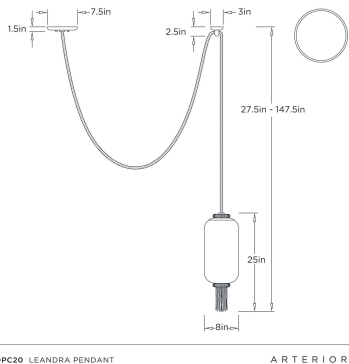

ARTERIOS

LEANDRA PENDANT

DPC20
Opal Swirl, Glass

A modern take on a traditional Asian lantern, this shade of opal swirl glass is suspended by hand braided white leather at the top and tasseled at the bottom. The leather-wrapped cord can be adjusted to achieve the preferred fixture height while the canopy can be repositioned to adjust the height and width of the draped section for a personalized look. Certified for damp locations and intended for interior use. Finish will vary.

APPEARANCE

Materials	Glass, Leather
Finishes	Opal Swirl, White
Finish Will Vary	Yes
Top Coat/Sealant	Yes

DIMENSIONS

Overall	Dia: 8.0 in x H: 27.5 in
Canopy	Dia: 7.5 in x H: 1.5 in
Pendant	Dia: 8.0 in x H: 25 in
Overall Hanging Height as Sold (in)	141.5 in - 27.5 in

WIRING

Wire Rating	Damp
Cord	10 FT, White, SVT
Socket	1, Type A - E26
Suggested Bulb Type	T10
Maximum Wattage	100.0
Voltage	110-120 V

CERTIFICATIONS & COMPLIANCY

Certifications	Mexico, United States, Canada
Compliance	RoHS, UL/ETL

SHIPPING

Product Weight	4.7 lbs
Gross Weight 1	9.7 lbs
Shipping Box 1	W: 14.5 in x D: 19.0 in x H: 19.0 in

CONTRACT

Contract Suitability	Contract Suitable As Is
----------------------	-------------------------