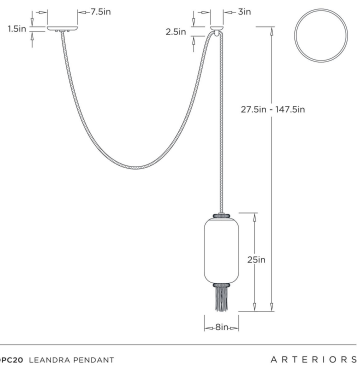

ARTERIOS

LEANDRA PENDANT

DPC20
Opal Swirl, Glass

A modern take on a traditional Asian lantern, this shade of opal swirl glass is suspended by hand braided white leather at the top and tasseled at the bottom. The leather-wrapped cord can be adjusted to achieve the preferred fixture height while the canopy can be repositioned to adjust the height and width of the draped section for a personalized look. Certified for damp locations and intended for interior use. Finish will vary.

APPEARANCE

Materials	Glass, Leather
Finishes	Opal Swirl, White
Finish Will Vary	Yes
Top Coat/Sealant	Yes

DIMENSIONS

Overall	Dia: 8.0 in x H: 27.5 in
Canopy	Dia: 7.5 in x H: 1.5 in
Pendant	Dia: 8.0 in x H: 25 in
Overall Hanging Height as Sold (in)	27.5 in - 141.5 in

WIRING

Wire Rating	Damp
Cord	10 FT, White, SVT
Socket	1, Type A - E26
Suggested Bulb Type	T10
Maximum Wattage	100.0
Voltage	110-120 V

CERTIFICATIONS & COMPLIANCY

Certifications	Mexico, United States, Canada
Compliance	RoHS, UL/ETL

SHIPPING

Product Weight	4.7 lbs
Gross Weight 1	9.7 lbs
Shipping Box 1	W: 14.5 in x D: 19.0 in x H: 19.0 in

CONTRACT

Contract Suitability	Contract Suitable As Is
----------------------	-------------------------