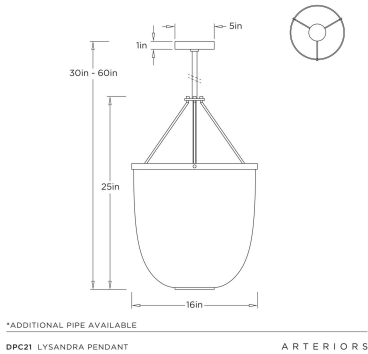

ARTERIOS

LYSANDRA PENDANT

DPC21
Faux Eggshell, Iron

This traditional lantern form is finished in a dark faux eggshell with antique brass accents. Suspended by antique brass plated steel frame, pipe, and canopy. Certified for damp locations and intended for interior use.

APPEARANCE

Materials	Iron, Steel
Finishes	Faux Eggshell, Antique Brass
Finish Will Vary	No
Top Coat/Sealant	Yes

DIMENSIONS

Overall	Dia: 16.0 in x H: 30 in
Canopy	Dia: 5.0 in x H: 1 in
Pendant	Dia: 16.0 in x H: 25 in
Overall Hanging Height as Sold (in)	30 in - 60 in

WIRING

Wire Rating	Damp
Cord	10 FT, Clear/Silver, SVT
Socket	1, Type A - E26
Suggested Bulb Type	A19
Maximum Wattage	60.0
Voltage	110-120 V

CERTIFICATIONS & COMPLIANCY

Certifications	Mexico, United States, Canada
Compliance	UL/ETL

SHIPPING

Product Weight	12.0 lbs
Gross Weight 1	20.0 lbs
Shipping Box 1	W: 32.0 in x D: 20.0 in x H: 20.0 in

CONTRACT

Contract Suitability	Contract Suitable As Is
----------------------	-------------------------