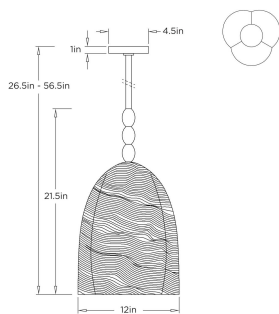

ARTERIO RS

LYLA PENDANT

*ADDITIONAL PIPE AVAILABLE

DPC22 LYLA PENDANT

ARTERIO RS

DPC22
Whitewash, Ceramic

Embossed with an organic texture, a trefoil form of whitewashed glazed ceramic possesses a unique allure when displayed singly or in multiples. Secured to a rounded canopy of antique brass-plated steel, a trio of egg-shaped metal details is an intriguing accessory on the matching pipe. Certified for damp locations and intended for interior use. Finish will vary.

APPEARANCE

Materials	Ceramic, Steel
Finishes	Whitewash, Antique Brass
Finish Will Vary	Yes
Top Coat/Sealant	Yes

DIMENSIONS

Overall	Dia: 12.0 in x H: 26.5 in
Canopy	Dia: 4.5 in x H: 1 in
Pendant	Dia: 12.0 in x H: 21.5 in
Overall Hanging Height as Sold (in)	56.5 in - 26.5 in

WIRING

Wire Rating	Damp
Cord	10 FT, Clear/Silver, SVT
Socket	1, Type A - E26
Suggested Bulb Type	A19
Maximum Wattage	100.0
Voltage	110-120 V

CERTIFICATIONS & COMPLIANCY

Certifications	Middle East, European Union, United Kingdom, Mexico, United States, Canada
Compliance	RoHS, UL/ETL, CB

SHIPPING

Product Weight	19.0 lbs
Gross Weight 1	24.0 lbs
Shipping Box 1	W: 16.5 in x D: 16.5 in x H: 22.0 in

CONTRACT

Contract Suitability	Contract Suitable As Is
----------------------	-------------------------