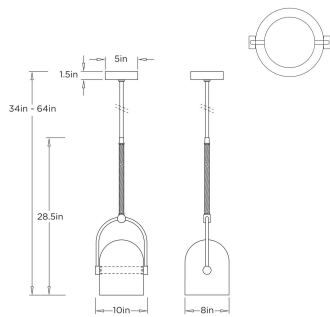

ARTERIOS

MARCO SMALL PENDANT

ARTERIOS