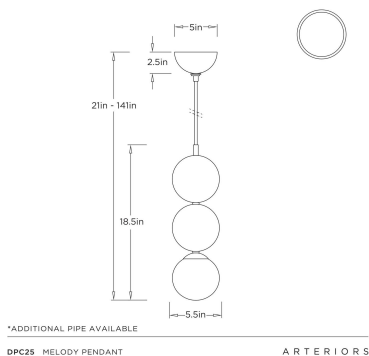

ARTERIOS

MELODY PENDANT

DPC25
Matte Swirl, Glass

A trio of stacked baubles of antique brass-plated chattered iron, white alabaster, and matte swirl glass create a graceful interplay of texture and light. Designed to dress up any small space, it can also be hung in multiples. Certified for damp locations and intended for interior use. Finish will vary.

APPEARANCE

Materials	Glass, Alabaster, Iron
Finishes	Matte Swirl, White, Antique Brass
Finish Will Vary	Yes
Top Coat/Sealant	Yes

DIMENSIONS

Overall	Dia: 5.5 in x H: 21 in
Canopy	Dia: 5.0 in x H: 2.5 in
Pendant	Dia: 5.5 in x H: 18.5 in
Overall Hanging Height as Sold (in)	21 in - 134 in

WIRING

Wire Rating	Damp
Cord	10 FT, Clear/Silver, SVT
Socket	1, Type B - E12
Suggested Bulb Type	B8
Maximum Wattage	40.0
Voltage	110-120 V

CERTIFICATIONS & COMPLIANCY

Certifications	Mexico, United States, Canada
Compliance	RoHS, UL/ETL

SHIPPING

Product Weight	12.7 lbs
Gross Weight 1	20.7 lbs
Shipping Box 1	W: 9.0 in x D: 15.0 in x H: 18.0 in

CONTRACT

Contract Suitability	Contract Suitable As Is
----------------------	-------------------------