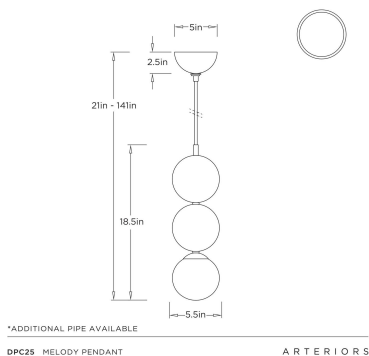

ARTERIOS

MELODY PENDANT

DPC25
Matte Swirl, Glass

A trio of stacked baubles of antique brass-plated chattered iron, white alabaster, and matte swirl glass create a graceful interplay of texture and light. Designed to dress up any small space, it can also be hung in multiples. Certified for damp locations and intended for interior use. Finish will vary.

APPEARANCE

Materials	Glass, Alabaster, Iron
Finishes	Matte Swirl, White, Antique Brass
Finish Will Vary	Yes
Top Coat/Sealant	Yes

DIMENSIONS

Overall	Dia: 5.5 in x H: 21 in
Canopy	Dia: 5.0 in x H: 2.5 in
Pendant	Dia: 5.5 in x H: 18.5 in
Overall Hanging Height as Sold (in)	134 in - 21 in

WIRING

Wire Rating	Damp
Cord	10 FT, Clear/Silver, SVT
Socket	1, Type B - E12
Suggested Bulb Type	B8
Maximum Wattage	40.0
Voltage	110-120 V

CERTIFICATIONS & COMPLIANCY

Certifications	Mexico, United States, Canada
Compliance	RoHS, UL/ETL

SHIPPING

Product Weight	12.7 lbs
Gross Weight 1	20.7 lbs
Shipping Box 1	W: 9.0 in x D: 15.0 in x H: 18.0 in

CONTRACT

Contract Suitability	Contract Suitable As Is
----------------------	-------------------------