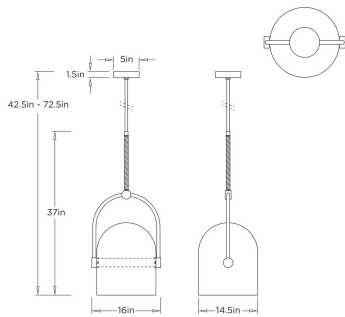

ARTERIOS

MARCO LARGE PENDANT

*ADDITIONAL PIPE AVAILABLE
DPC28 MARCO LARGE PENDANT

ARTERIOS

DPC28
Smoke, Glass

Drawn inspiration from equestrian style, this modern drop pendant is suspended from a bone leather-wrapped pipe. A shade of smoke-seeded glass bisected by a tubular LED lightband held in a framework of antique brass-plated steel. Designed to be displayed alone or in multiples. Certified for damp locations and intended for interior use. Finish will vary.

APPEARANCE

Materials	Glass, Leather, Iron
Finishes	Smoke, Bone, Antique Brass
Finish Will Vary	Yes
Top Coat/Sealant	Yes

DIMENSIONS

Overall	W: 16 in x D: 14.5 in x H: 42.5 in
Canopy	Dia: 6.0 in x H: 1.5 in
Pendant	W: 16 in x D: 14.5 in x H: 37 in
Overall Hanging Height as Sold (in)	42.5 in - 72.5 in

CERTIFICATIONS & COMPLIANCY

Certifications	Mexico, United States, Canada
Compliance	RoHS, UL/ETL

SHIPPING

Product Weight	17.6 lbs
Gross Weight 1	30.0 lbs
Shipping Box 1	W: 18.5 in x D: 23.6 in x H: 29.0 in

ADDITIONAL PARTS AVAILABLE

PIPE-513	(1) 4", (1) 6", (1) 12"
----------	-------------------------

REPLACEMENT PARTS

DS30W24