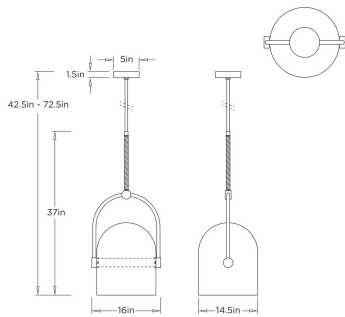

ARTERIOS

MARCO LARGE PENDANT

*ADDITIONAL PIPE AVAILABLE
DPC28 MARCO LARGE PENDANT ARTERIOS

DPC28
Smoke, Glass

Drawn inspiration from equestrian style, this modern drop pendant is suspended from a bone leather-wrapped pipe. A shade of smoke-seeded glass bisected by a tubular LED lightand held in a framework of antique brass-plated steel. Designed to be displayed alone or in multiples. Certified for damp locations and intended for interior use. Finish will vary.

APPEARANCE

Materials	Glass, Leather, Iron
Finishes	Smoke, Bone, Antique Brass
Finish Will Vary	Yes
Top Coat/Sealant	Yes

DIMENSIONS

Overall	W: 16 in x D: 14.5 in x H: 42.5 in
Canopy	Dia: 6.0 in x H: 1.5 in
Pendant	W: 16 in x D: 14.5 in x H: 37 in
Overall Hanging Height as Sold (in)	72.5 in - 42.5 in

CERTIFICATIONS & COMPLIANCY

Certifications	Mexico, United States, Canada
Compliance	RoHS, UL/ETL

SHIPPING

Product Weight	17.6 lbs
Gross Weight 1	30.0 lbs
Shipping Box 1	W: 18.5 in x D: 23.6 in x H: 29.0 in

ADDITIONAL PARTS AVAILABLE

PIPE-513	(1) 4", (1) 6", (1) 12"
----------	-------------------------

REPLACEMENT PARTS

DS30W24