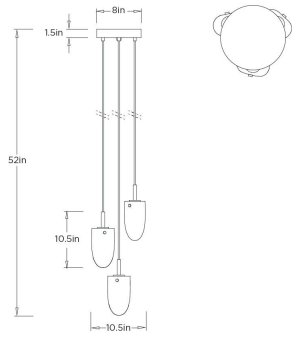

ARTERIOS

JAVIER MULTI-PORIT CHANDELIER

DPC29 JAVIER MULTI-PORIT CHANDELIER

ARTERIOS

DPC29
Champagne, Crystal

The Javier Multi-Port Chandelier brings a visually dynamic presence to any interior with its configuration of three drops. Each bullet-shaped champagne crystal shade is elegantly suspended by a cloth cord, culminating at an antique brass iron canopy. Crafted from thick, richly reflective crystal, each shade captures and refracts light with striking depth and dimension. For added versatility, the height of each piece is adjustable at the canopy by the cord, allowing you to customize the dramatic interplay of light to fit your space perfectly.

APPEARANCE

Materials	Crystal, Iron
Finishes	Champagne, Antique Brass
Finish Will Vary	No
Top Coat/Sealant	No

DIMENSIONS

Overall	Dia: 10.5 in x H: 52 in
Body	Dia: 10.5 in x H: 10.5 in
Globe	W: 2.5 in x D: 4 in x H: 7 in
Canopy	Dia: 8 in x H: 1.5 in
Overall Hanging Height as Sold (in)	52 in

WIRING

Wire Rating	Damp
Cord	10 FT, Clear/Silver, SVT
Socket	3, Type B- E12
Suggested Bulb Type	T6
Maximum Wattage	4
Voltage	110-120 V

CERTIFICATIONS & COMPLIANCY

Certifications	Mexico, United States, Canada
Compliance	UL/ETL

SHIPPING

Product Weight	15.5 lbs
Gross Weight 1	18.5 lbs
Shipping Box 1	W: 17 in x D: 20.5 in x H: 12.5 in

ADDITIONAL INFO

Features	Assembly Required
----------	-------------------

CONTRACT

Contract Suitability	Contract Suitable As Is
----------------------	-------------------------