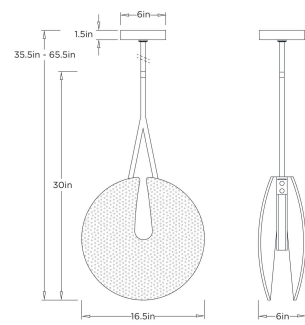

ARTERIOS

TYCHE PENDANT

*ADDITIONAL PIPE AVAILABLE

DPC31 TYCHE PENDANT

ARTERIOS

DPC31
Bronze, Hammered Resin

The Tyche Pendant offers a refined balance between historical influence and modern utility, emphasizing a refined and architectural silhouette. Its design is inspired by the iconic geometry of an ancient Egyptian collar, providing a bold, sculptural presence that grounds the fixture within a space. Crafted from bronze resin, the shade offers a rich, warm finish that makes it a versatile choice for entryways, or dining areas.

APPEARANCE

Materials	Hammered Resin, Iron, Acrylic
Finishes	Bronze, Bronze, Opal
Finish Will Vary	No
Top Coat/Sealant	No

DIMENSIONS

Overall	W: 17 in x D: 6 in x H: 35.5 in
Body	W: 16.5 in x D: 6 in x H: 30 in
Globe	W: 16.5 in x D: 6 in x H: 16 in
Canopy	Dia: 6 in x H: 1.5 in
Overall Hanging Height as Sold (in)	35.5 in

WIRING

Wire Rating	Damp
Cord	10 FT, Clear/Silver, SPT
Socket	1, Integrated LED
Maximum Wattage	10
Voltage	110-120 V
LED Color Temperature	2700K
LED Compatible Dimmer	TRIAC Dimmer
LED CRI	90+
LED Lifespan (Hours)	40000
LED Lumens	900 LM
Spare Driver Included	Yes

SHIPPING

Product Weight	14 lbs
Gross Weight 1	18 lbs
Shipping Box 1	W: 9.5 in x D: 34 in x H: 21 in

ADDITIONAL INFO

Features	Assembly Required
----------	-------------------

CONTRACT

Contract Suitability	Contract Suitable As Is
----------------------	-------------------------