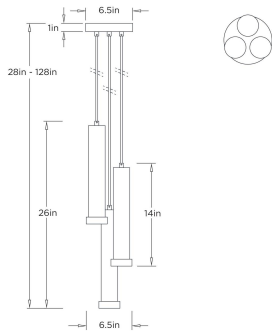

ARTERIOS

ALEENA MULTI-PORT PENDANT

DPC33 ALEENA MULTI-PORT PENDANT

ARTERIOS

DPC33
English Bronze, Iron

Striking and composed, the Aleena Pendant balances structural gravity with a refined contemporary form. A trio of tubular drops finished in English Bronze iron are illuminated through soft white alabaster, producing a warm, ethereal light. This integrated LED fixture features staggered heights suspended from a matching base by cloth cords.

APPEARANCE

Materials	Iron, Alabaster
Finishes	English Bronze, White
Finish Will Vary	Yes
Top Coat/Sealant	Yes

DIMENSIONS

Overall	Dia: 6.5 in x H: 28 in
Accent	Dia: 3.0 in x H: 1 in
Body	Dia: 6.5 in x H: 26 in
Globe	Dia: 3 in x H: 14 in
Shade	Dia: 3.0 in x H: 14 in
Canopy	Dia: 6.5 in x H: 1 in
Pendant	Dia: 6.5 in x H: 26 in
Overall Hanging Height as Sold (in)	128 in - 28 in

WIRING

Wire Rating	Damp
Cord	10 FT, Black/White, SVT
Socket	3, Integrated LED
Maximum Wattage	15
Voltage	110-120 V
LED Color Temperature	2700K
LED Compatible Dimmer	TRIAC Dimmer
LED CRI	90+
LED Lifespan (Hours)	20000

CERTIFICATIONS & COMPLIANCY

Compliance	RoHS
------------	------

SHIPPING

Product Weight	9.5 lbs
Gross Weight 1	8.4 lbs
Shipping Box 1	W: 15 in x D: 21 in x H: 9 in

ADDITIONAL INFO

Features	Assembly Required
----------	-------------------